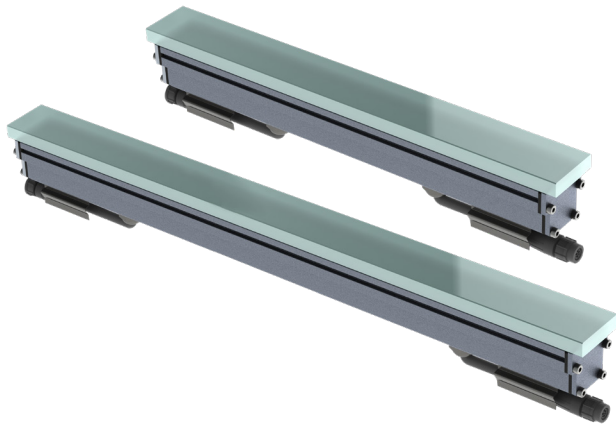

LED IN-GROUND MODULAR CHANNEL LIGHT SERIES

SES-TITAN

Technical Specifications

Size: See Reverse

Watts: 7.5W | 15W

Lumen: 375lm | 750lm

CCT: 3000K | 4000K | 6500K
Red | Blue | Green

Voltage: DC24V

Dimmable: No

Beam Angle: 120°

CRI: ≥80

IP Rate: IP67

Materials: Aluminum, Glass

Housing Color: Silver

Lifespan: 30,000 hours

Features

This linear and waterproof LED light can be mounted in a floor or wall. Its lightweight and durable body is made from high-strength casted aluminum. The lamp is sealed by reinforced glass, a rubber ring, and silicone to prevent water damage. Hardened glass is used to resist extreme temperature, impact, friction, and pressure. Light transmittance is as high as 92% and the product can withstand over 2,000 lbs of weight.