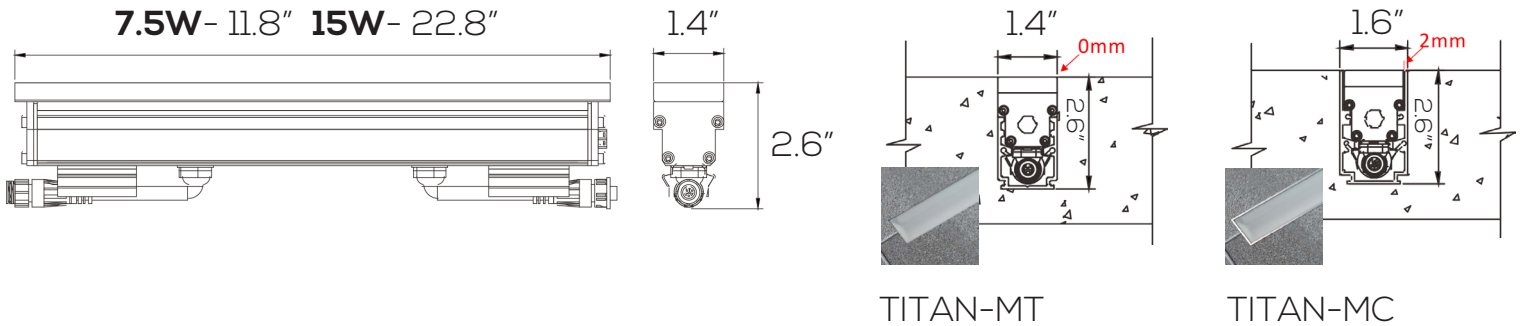

Features

This linear and waterproof LED light can be mounted in a floor or wall. Its lightweight and durable body is made from high-strength casted aluminum. The lamp is sealed by reinforced glass, a rubber ring, and silicone to prevent water damage. Hardened glass is used to resist extreme temperature, impact, friction, and pressure. Light transmittance is as high as 92% and the product can withstand over 2,000 lbs of weight.

Dimensions

Parts & Accessories

	7.5W Light Module SES-TITAN-7.5-3000 #10637		15W Light Module SES-TITAN-15-RED #10646		22.8" MT Channel SES-TITAN-MT-22.8 #40637-G		100W MW Driver SES-TITAN-DRIVER-100-24 #40637-P
	7.5W Light Module SES-TITAN-7.5-4000 #10638		15W Light Module SES-TITAN-15-GREEN #10647		44.6" MT Channel SES-TITAN-MT-44.6 #40637-H		150W MW Driver SES-TITAN-DRIVER-150-24 #40637-Q
	7.5W Light Module SES-TITAN-7.5-6500 #10639		15W Light Module SES-TITAN-15-BLUE #10648		94.5" MT Channel SES-TITAN-MT-94.5 #40637-I		200W MW Driver SES-TITAN-DRIVER-200-24 #40637-R
	7.5W Light Module SES-TITAN-7.5-RED #10640		Bolt SES-TITAN-BOLT-S #40637-A		118.1" MT Channel SES-TITAN-MT-118.1 #40637-J		Driver Box SES-TITAN-DRIVER-BOX #40637-T
	7.5W Light Module SES-TITAN-7.5-GREEN #10641		MT End Cap SES-TITAN-MT-END-CAP #40637-B		11.8" MC Channel SES-TITAN-MC-11.8 #40637-K		39.4" Cable SES-TITAN-CABLE-39.4 #40637-U
	7.5W Light Module SES-TITAN-7.5-BLUE #10642		MC End Cap SES-TITAN-MC-END-CAP #40637-C		22.8" MC Channel SES-TITAN-MC-22.8 #40637-L		78.7" Cable SES-TITAN-CABLE-78.7 #40637-V
	15W Light Module SES-TITAN-15-3000 #10643		90° Connector SES-TITAN-90°-CONNECTOR #40637-D		44.6" MC Channel SES-TITAN-MC-44.6 #40637-M		
	15W Light Module SES-TITAN-15-4000 #10644		180° Connector SES-TITAN-180°-CONNECTOR #40637-E		94.5" MC Channel SES-TITAN-MC-94.5 #40637-N		
	15W Light Module SES-TITAN-15-6500 #10645		11.8" MT Channel SES-TITAN-MT-11.8 #40637-F		118.1" MC Channel SES-TITAN-MC-118.1 #40637-O