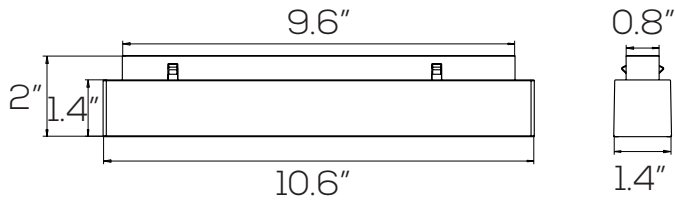

Features

This M³ Track Light System can be assembled in a wide variety of configurations due to its modular design. The rails are designed to be mounted on the surface, suspended or recessed. All of the interior components are easily hidden behind drywall or aluminum covers for a clean and finished aesthetic. Every light module in this series is compatible with both DALI and 0-10V dimmers.

Dimensions

15W- 10.6"