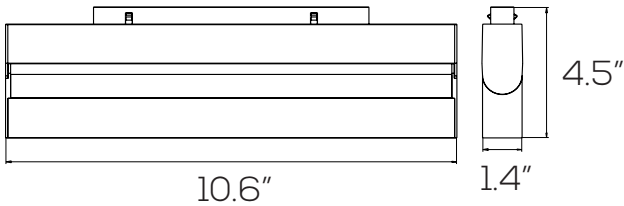

Features

This M³ Track Light System can be assembled in a wide variety of configurations due to its modular design. The rails are designed to be mounted on the surface, suspended or recessed. All of the interior components are easily hidden behind drywall or aluminum covers for a clean and finished aesthetic. Every light module in this series is compatible with both DALI and 0-10V dimmers.

Dimensions

15W- 10.6"