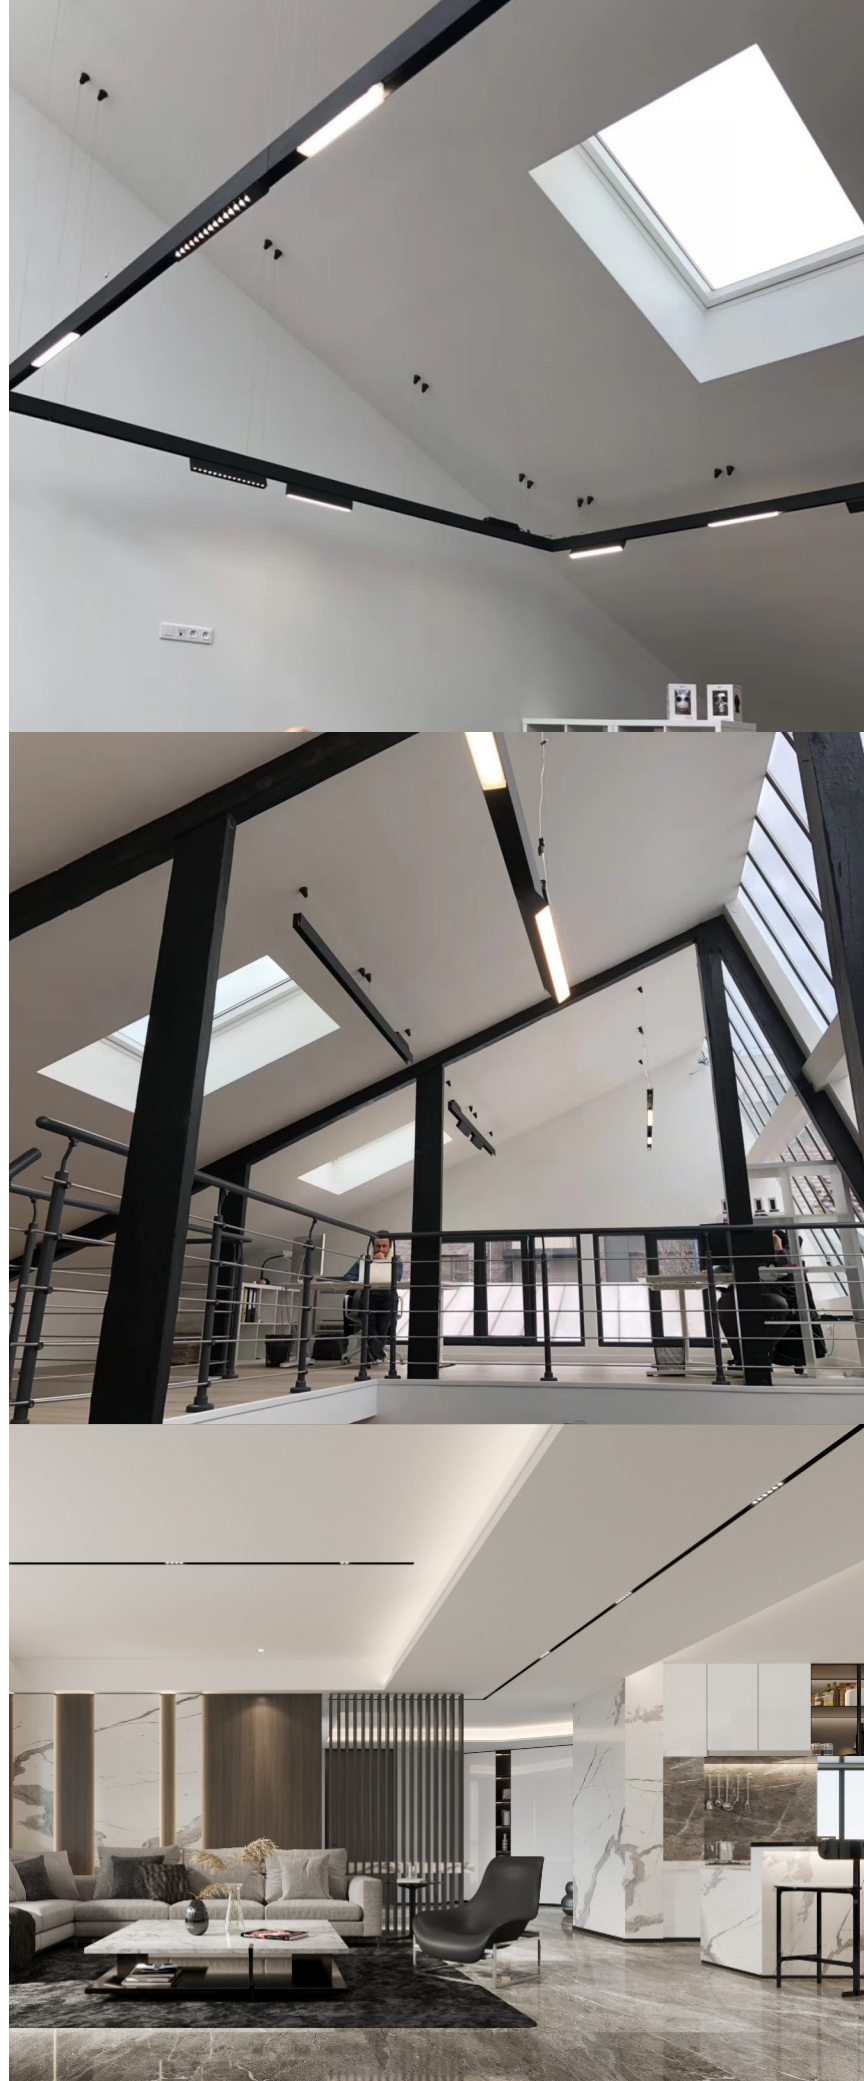

Dimmable: DALI & 0-10V

Beam Angle: 120°

CRI: >90

IP Rate: IP20

Materials: Aluminum

Housing Color: Black, Frosted

Lifespan: 30,000 hours

Features

This M³ Track Light System can be assembled in a wide variety of configurations due to its modular design. The rails are designed to be mounted on the surface, suspended or recessed. All of the interior components are easily hidden behind drywall or aluminum covers for a clean and finished aesthetic. Every light module in this series is compatible with both DALI and 0-10V dimmers.