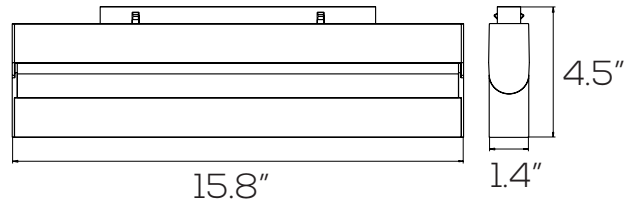

22W- 15.8"

Parts & Accessories

	15W Frosted Axis Bar SES-MME-15-3000-120D #32059		Feeder Cable SES-ME-FEEDER #42020-A		39.4" Cover SES-ME-COVER #42020-F
	15W Frosted Axis Bar SES-MME-15-4000-120D #32060		Corner H SES-MEN-CORNER-H #12022		End Cap SES-ME-CAP #42020-C
	22W Frosted Axis Bar SES-MME-22-3000-120D #32061		Corner V SES-MEN-CORNER-V #12024		Surface Mount Anchors SES-ME-ANCHORS #42020-G
	22W Frosted Axis Bar SES-MME-22-4000-120D #32062		Corner H (Recessed) SES-MECN-CORNER-H #12023		39.4" Suspension Cable Kit SES-ME-CABLE #42020-D
	Intelligent Dimmer Switch SES-ME-SWITCH-1 #42020-K		Corner V (Recessed) SES-MECN-CORNER-V #12025		External Driver 350W SES-ME-DRIVER-350-48 #42020-H (0-10V / DALI)
	0-10V Dimmer Switch SES-ME-SWITCH-2 #42020-L		120° Corner SES-MELN-CORNER #32000		Internal Driver 150W SES-ME-DRIVER-150-48 #42020-J (DALI)
	39.4" Track Rail SES-MEN-RAIL #12020		120° Corner V SES-MEN-CORNER-V-60 #32001		
	39.4" Track Rail (Recessed) SES-MECN-RAIL #12021		120° Corner 3V SES-MEN-CORNER-3V-60 #32002		
	Connector Kit SES-ME-CONNECTOR #42020-B		15" Pipe Kit SES-ME-PIPES #42020-E