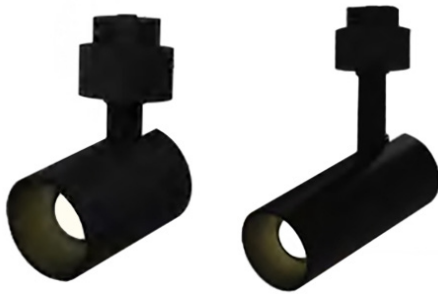

LED M³ TRACK LIGHT SYSTEM SERIES

SES-MMS

Technical Specifications

Size: See Reverse

Watts: 5W | 15W

Lumen: 400lm | 1,200lm

CCT: 3000K | 4000K

Voltage: DC24V

Dimmable: DALI & 0-10V

Beam Angle: 15-30° Adjustable

CRI: >90

IP Rate: IP20

Materials: Aluminum

Housing Color: Black

Lifespan: 30,000 hours

Features

This M³ Track Light System can be assembled in a wide variety of configurations due to its modular design. The rails are designed to be mounted on the surface, suspended or recessed. All of the interior components are easily hidden behind drywall or aluminum covers for a clean and finished aesthetic. Every light module in this series is compatible with both DALI and 0-10V dimmers.

Dimensions

5W- 10.6"

15W- 15.8"

Parts & Accessories

	5W Adjustable Track Head SES-MMS-5-3000-15/30D #32003		Feeder Cable SES-ME-FEEDER #42020-A		39.4" Cover SES-ME-COVER #42020-F
	5W Adjustable Track Head SES-MMS-5-4000-15/30D #32004		Corner H SES-MEN-CORNER-H #12022		End Cap SES-ME-CAP #42020-C
	15W Adjustable Track Head SES-MMS-15-3000-15/30D #32005		Corner V SES-MEN-CORNER-V #12024		Surface Mount Anchors SES-ME-ANCHORS #42020-G
	15W Adjustable Track Head SES-MMS-15-4000-15/30D #32006		Corner H (Recessed) SES-MECN-CORNER-H #12023		39.4" Suspension Cable Kit SES-ME-CABLE #42020-D
	Intelligent Dimmer Switch SES-ME-SWITCH-1 #42020-K		Corner V (Recessed) SES-MECN-CORNER-V #12025		External Driver 350W SES-ME-DRIVER-350-48 #42020-H (0-10V / DALI)
	0-10V Dimmer Switch SES-ME-SWITCH-2 #42020-L		120° Corner SES-MELN-CORNER #32000		Internal Driver 150W SES-ME-DRIVER-150-48 #42020-J (DALI)
	39.4" Track Rail SES-MEN-RAIL #12020		120° Corner V SES-MEN-CORNER-V-60 #32001		
	39.4" Track Rail (Recessed) SES-MECN-RAIL #12021		120° Corner 3V SES-MEN-CORNER-3V-60 #32002		
	Connector Kit SES-ME-CONNECTOR #42020-B		15" Pipe Kit SES-ME-PIPES #42020-E		