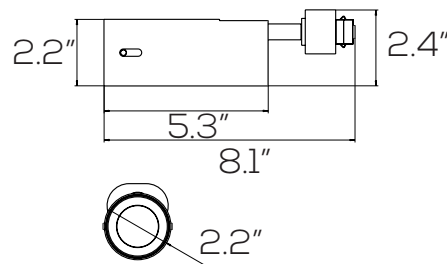

Dimmable: DALI & 0-10V

Beam Angle: 15-30° Adjustable

CRI: >90

IP Rate: IP20

Materials: Aluminum

Housing Color: Black

Lifespan: 30,000 hours

Features

Dimensions

5W- 10.6"

15W- 15.8"

Parts & Accessories

	5W Adjustable Track Head SES-MMS-5-3000-15/30D #32003		Feeder Cable SES-ME-FEEDER #42020-A		39.4" Cover SES-ME-COVER #42020-F
	5W Adjustable Track Head SES-MMS-5-4000-15/30D #32004		Corner H SES-MEN-CORNER-H #12022		End Cap SES-ME-CAP #42020-C
	15W Adjustable Track Head SES-MMS-15-3000-15/30D #32005		Corner V SES-MEN-CORNER-V #12024		Surface Mount Anchors SES-ME-ANCHORS #42020-G
	15W Adjustable Track Head SES-MMS-15-4000-15/30D #32006		Corner H (Recessed) SES-MECN-CORNER-H #12023		39.4" Suspension Cable Kit SES-ME-CABLE #42020-D
	Intelligent Dimmer Switch SES-ME-SWITCH-1 #42020-K		Corner V (Recessed) SES-MECN-CORNER-V #12025		External Driver 350W SES-ME-DRIVER-350-48 #42020-H (0-10V / DALI)
	0-10V Dimmer Switch SES-ME-SWITCH-2 #42020-L		120° Corner SES-MELN-CORNER #32000		Internal Driver 150W SES-ME-DRIVER-150-48 #42020-J (DALI)
	39.4" Track Rail SES-MEN-RAIL #12020		120° Corner V SES-MEN-CORNER-V-60 #32001		
	39.4" Track Rail (Recessed) SES-MECN-RAIL #12021		120° Corner 3V SES-MEN-CORNER-3V-60 #32002		
	Connector Kit SES-ME-CONNECTOR #42020-B		15" Pipe Kit SES-ME-PIPES #42020-E		