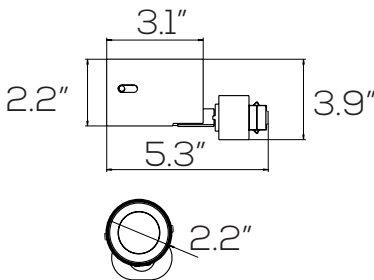

Dimmable: DALI & 0-10V

Beam Angle: 15-30° Adjustable

CRI: >90

IP Rate: IP20

Materials: Aluminum

Housing Color: Black

Lifespan: 30,000 hours

Features

Dimensions

5W- 10.6"

15W- 15.8"

Parts & Accessories

	5W Adjustable Track Head SES-MMS-5-3000-15/30D #32003		Feeder Cable SES-ME-FEEDER #42020-A		39.4" Cover SES-ME-COVER #42020-F
	5W Adjustable Track Head SES-MMS-5-4000-15/30D #32004		Corner H SES-MEN-CORNER-H #12022		End Cap SES-ME-CAP #42020-C
	15W Adjustable Track Head SES-MMS-15-3000-15/30D #32005		Corner V SES-MEN-CORNER-V #12024		Surface Mount Anchors SES-ME-ANCHORS #42020-G
	15W Adjustable Track Head SES-MMS-15-4000-15/30D #32006		Corner H (Recessed) SES-MECN-CORNER-H #12023		39.4" Suspension Cable Kit SES-ME-CABLE #42020-D
	Intelligent Dimmer Switch SES-ME-SWITCH-1 #42020-K		Corner V (Recessed) SES-MECN-CORNER-V #12025		External Driver 350W SES-ME-DRIVER-350-48 #42020-H (0-10V / DALI)
	0-10V Dimmer Switch SES-ME-SWITCH-2 #42020-L		120° Corner SES-MELN-CORNER #32000		Internal Driver 150W SES-ME-DRIVER-150-48 #42020-J (DALI)
	39.4" Track Rail SES-MEN-RAIL #12020		120° Corner V SES-MEN-CORNER-V-60 #32001		
	39.4" Track Rail (Recessed) SES-MECN-RAIL #12021		120° Corner 3V SES-MEN-CORNER-3V-60 #32002		
	Connector Kit SES-ME-CONNECTOR #42020-B		15" Pipe Kit SES-ME-PIPES #42020-E		