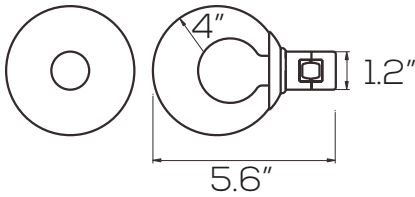

Features

The M³ Inspiration Series can be assembled in a variety of configurations due to its modular design. Any of the light modules can be attached exactly where you want it. Pick either a 100W driver to run 80W of lights, or 150W driver to run 120W of light modules.

Dimensions & Models

Parts & Accessories