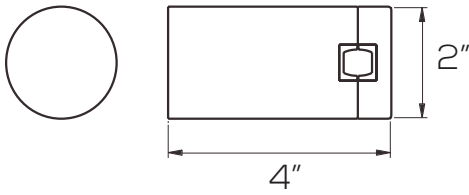

Features

The M³ Inspiration Series can be assembled in a variety of configurations due to its modular design. Any of the light modules can be attached exactly where you want it. Pick either a 100W driver to run 80W of lights, or 150W driver to run 120W of light modules.

Dimensions & Models

Parts & Accessories