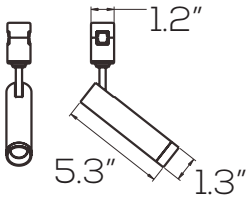

Features

The M³ Inspiration Series can be assembled in a variety of configurations due to its modular design. Any of the light modules can be attached exactly where you want it. Pick either a 100W driver to run 80W of lights, or 150W driver to run 120W of light modules.

Dimensions & Models

Parts & Accessories