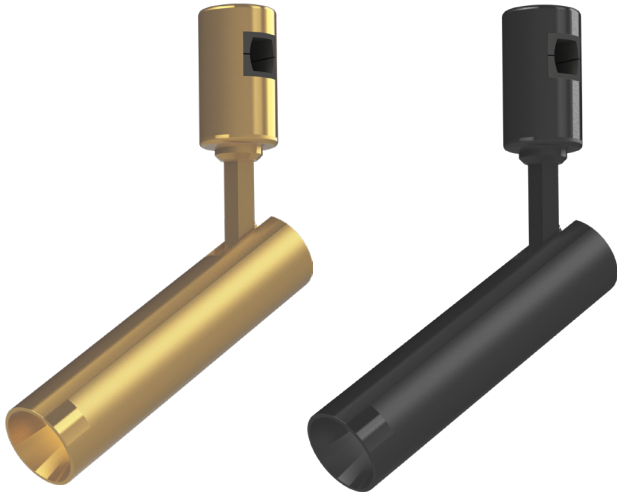

# LED M<sup>3</sup> MATRIX, ADAPTIVE & HORIZON PENDANT SERIES

### Technical Specifications

Size:	See Reverse
Watts:	5W
Lumen:	600lm
CCT:	3000K   4000K   6500K
Voltage:	DC24V
Dimmable:	0-10V, PWM, Resistance
Beam Angle:	35°   45°
CRI:	>90
IP Rate:	IP20
Materials:	Aluminum
Housing Color:	Copper, Black (White Optional)
Lifespan:	50,000 hours

## Features

The M<sup>3</sup> Inspiration Series can be assembled in a variety of configurations due to its modular design. Any of the light modules can be attached exactly where you want it. Pick either a 100W driver to run 80W of lights, or 150W driver to run 120W of light modules.