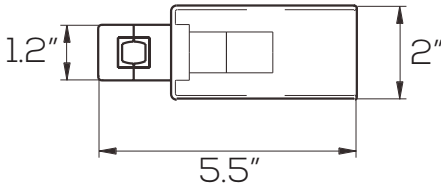

Features

The M³ Inspiration Series can be assembled in a variety of configurations due to its modular design. Any of the light modules can be attached exactly where you want it. Pick either a 100W driver to run 80W of lights, or 150W driver to run 120W of light modules.

Dimensions & Models

Parts & Accessories