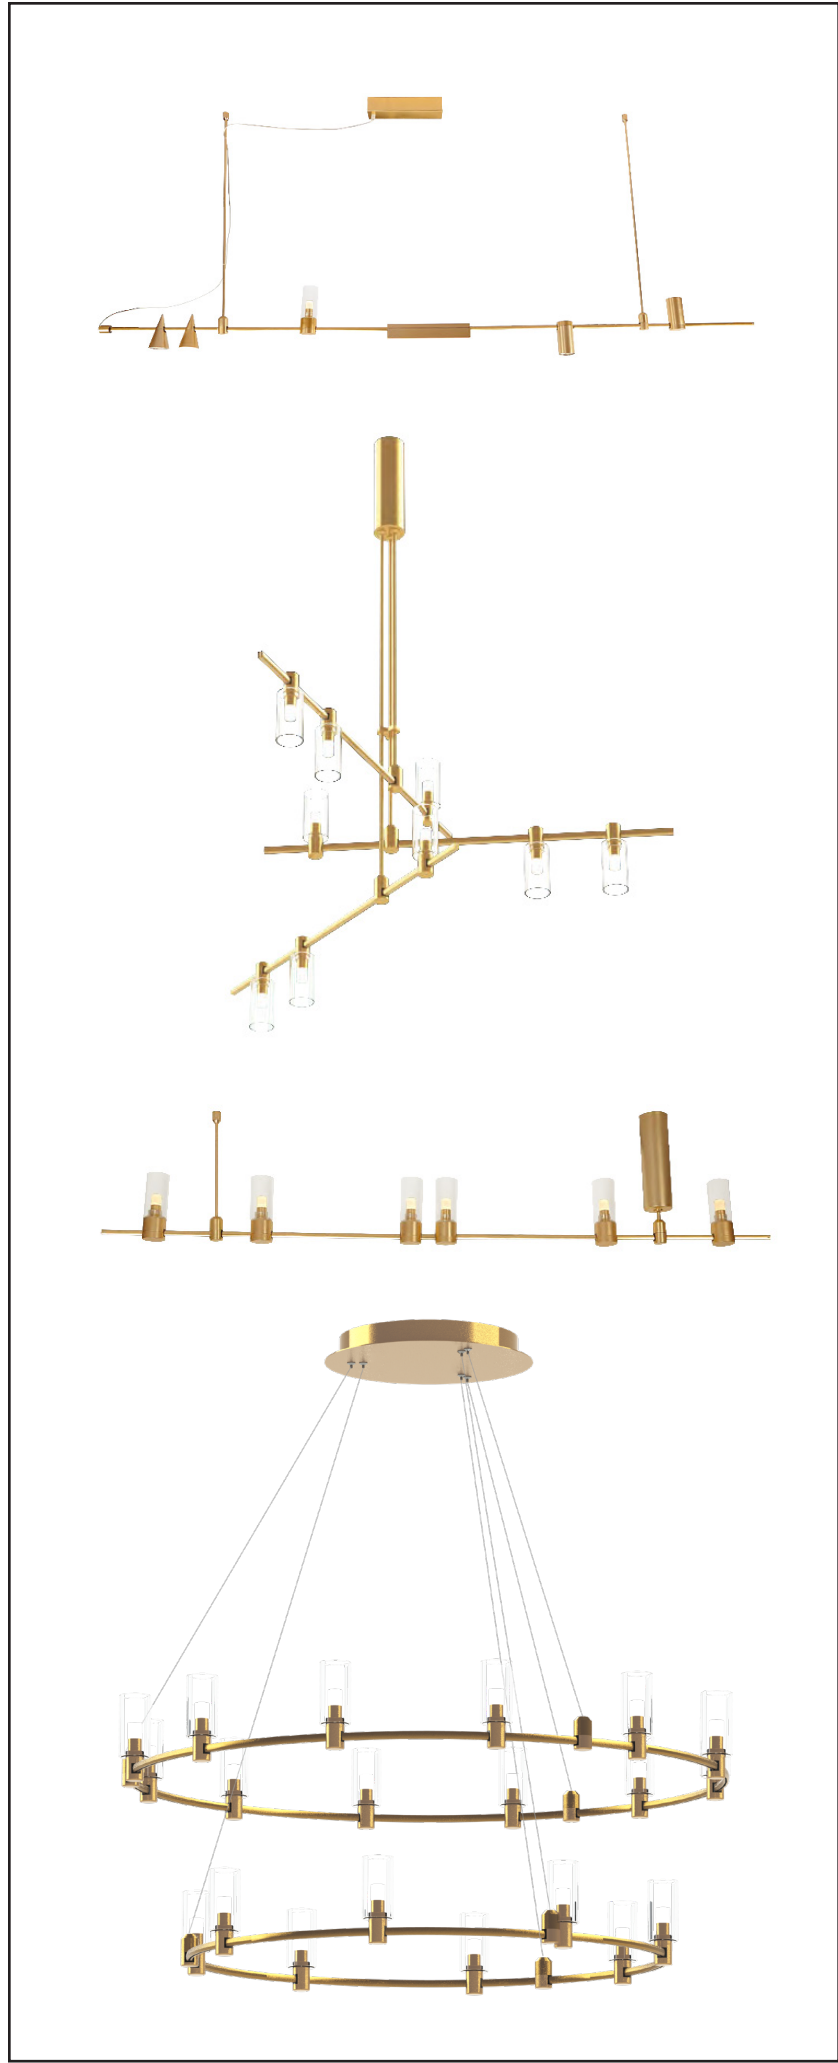

LED M³ MATRIX, ADAPTIVE & HORIZON PENDANT SERIES

Module G

Technical Specifications

Size:	See Reverse
Watts:	5W
Lumen:	300lm
CCT:	3000K 4000K 6500K
Voltage:	DC24V
Dimmable:	0-10V, PWM, Resistance
Beam Angle:	120°
CRI:	>90
IP Rate:	IP20
Materials:	Aluminum, Glass
Housing Color:	Copper, Black (White Optional)
Lifespan:	50,000 hours

Features

The M³ Inspiration Series can be assembled in a variety of configurations due to its modular design. Any of the light modules can be attached exactly where you want it. Pick either a 100W driver to run 80W of lights, or 150W driver to run 120W of light modules.

Dimensions & Models

Module G - 3000K
SES-M3-G-5-3000-COPPER
#12045 ●

Module G - 4000K
SES-M3-G-5-4000-COPPER
#32149 ●

Module G - 6500K
SES-M3-G-5-6500-COPPER
#32150 ●

Module G - 3000K
SES-M3-G-5-3000-BLACK
#32151 ●

32" Round Pendant
SES-M3-ADAPTIVE-R-32
#12086 ● #32254 ●

40" Three-Tiered Pendant
SES-M3-ADAPTIVE-3T-40
#12087 ● #32255 ●

32" Adaptive Ring
SES-M3-ADAPTIVE-RING-32
#12091 ● #32259 ●

24" Adaptive Ring
SES-M3-ADAPTIVE-RING-24
#12090 ● #32258 ●