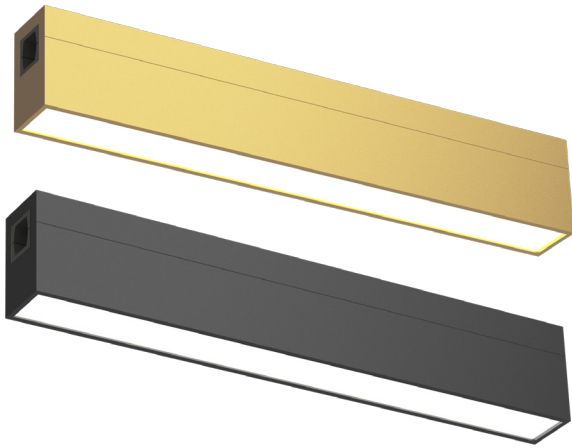

LED M³ MATRIX, ADAPTIVE & HORIZON PENDANT SERIES

Module I

Technical Specifications

Size:	See Reverse
Watts:	10W
Lumen:	700lm
CCT:	3000K 4000K 6500K
Voltage:	DC24V
Dimmable:	0-10V, PWM, Resistance
Beam Angle:	120°
CRI:	>90
IP Rate:	IP20
Materials:	Aluminum, PS
Housing Color:	Copper, Black (White Optional)
Lifespan:	50,000 hours

Features

The M³ Inspiration Series can be assembled in a variety of configurations due to its modular design. Any of the light modules can be attached exactly where you want it. Pick either a 100W driver to run 80W of lights, or 150W driver to run 120W of light modules.