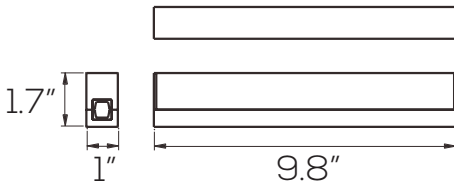

Features

The M³ Inspiration Series can be assembled in a variety of configurations due to its modular design. Any of the light modules can be attached exactly where you want it. Pick either a 100W driver to run 80W of lights, or 150W driver to run 120W of light modules.

Dimensions & Models

Parts & Accessories