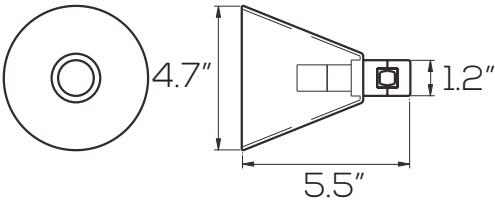

Features

The M³ Inspiration Series can be assembled in a variety of configurations due to its modular design. Any of the light modules can be attached exactly where you want it. Pick either a 100W driver to run 80W of lights, or 150W driver to run 120W of light modules.

Dimensions & Models

Parts & Accessories