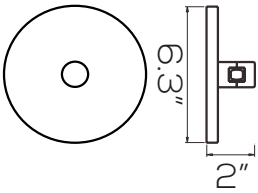

Features

The M³ Inspiration Series can be assembled in a variety of configurations due to its modular design. Any of the light modules can be attached exactly where you want it. Pick either a 100W driver to run 80W of lights, or 150W driver to run 120W of light modules.

Dimensions & Models

Parts & Accessories