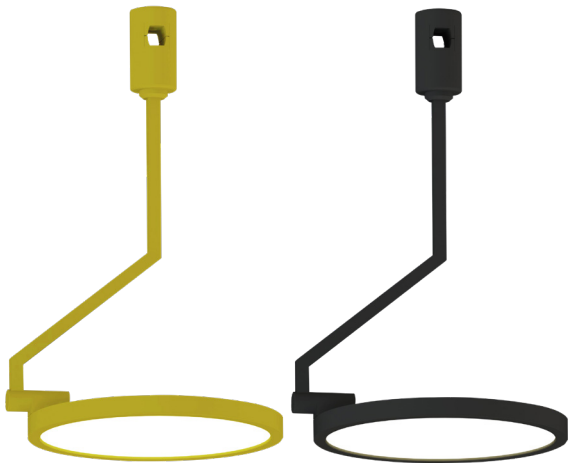

LED M³ MATRIX, ADAPTIVE & HORIZON PENDANT SERIES

Module N

Technical Specifications

Size:	See Reverse
Watts:	15W
Lumen:	1100lm
CCT:	3000K 4000K 6500K
Voltage:	DC24V
Dimmable:	0-10V, PWM, Resistance
Beam Angle:	120°
CRI:	>90
IP Rate:	IP20
Materials:	Aluminum, PS
Housing Color:	Copper, Black (White Optional)
Lifespan:	50,000 hours

Features

The M³ Inspiration Series can be assembled in a variety of configurations due to its modular design. Any of the light modules can be attached exactly where you want it. Pick either a 100W driver to run 80W of lights, or 150W driver to run 120W of light modules.