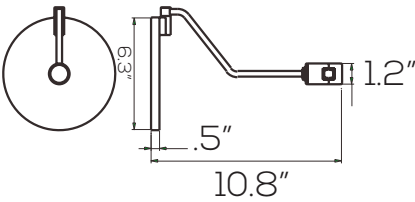

Features

The M³ Inspiration Series can be assembled in a variety of configurations due to its modular design. Any of the light modules can be attached exactly where you want it. Pick either a 100W driver to run 80W of lights, or 150W driver to run 120W of light modules.

Dimensions & Models

Parts & Accessories