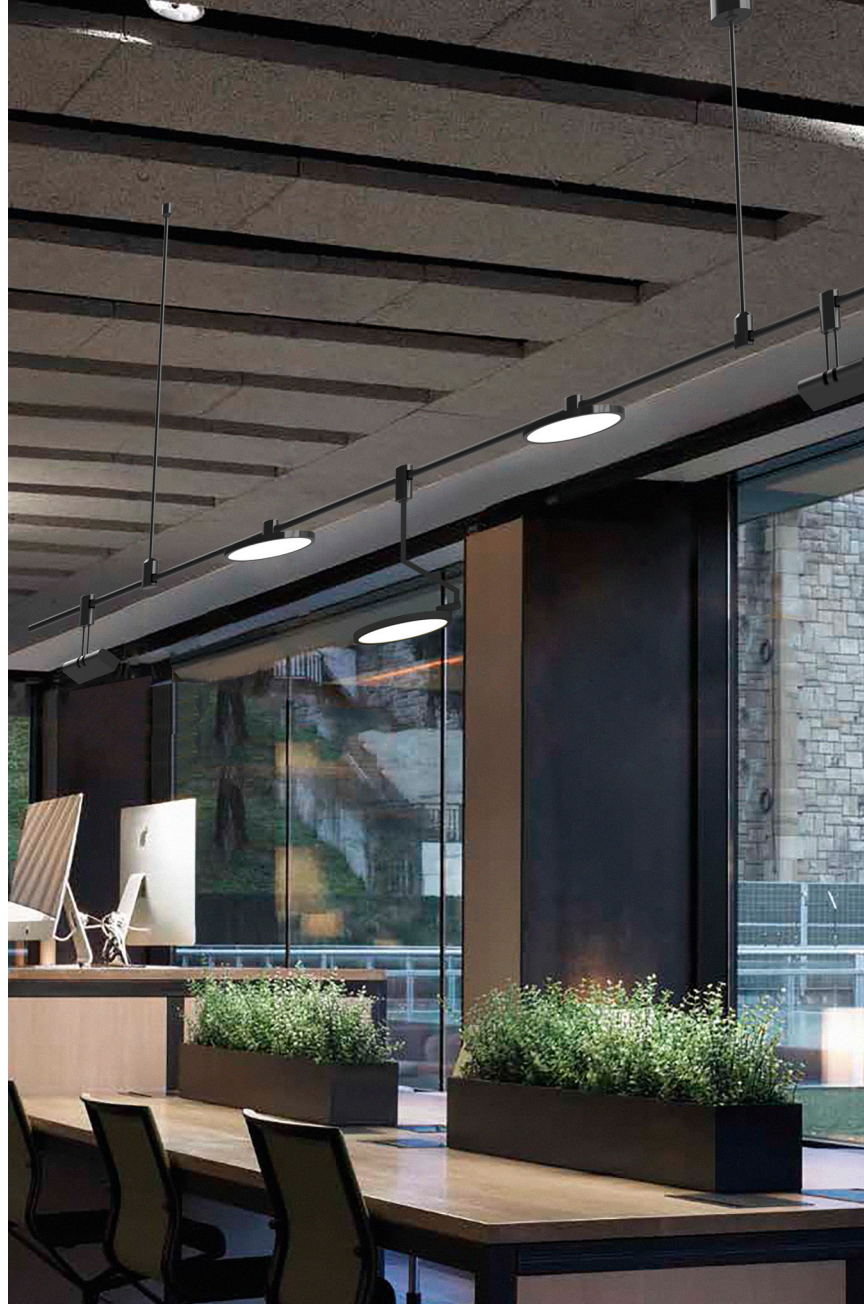

Features

The M³ Inspiration Series can be assembled in a variety of configurations due to its modular design. Any of the light modules can be attached exactly where you want it. Pick either a 100W driver to run 80W of lights, or 150W driver to run 120W of light modules.