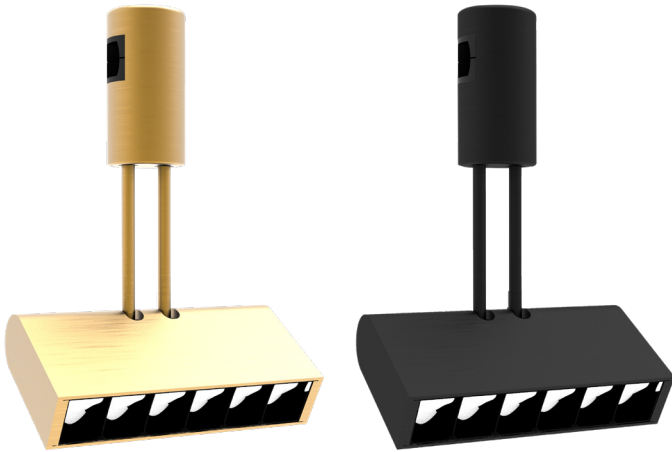

LED M³ MATRIX, ADAPTIVE & HORIZON PENDANT SERIES

Module O

Technical Specifications

Size:	See Reverse
Watts:	6W
Lumen:	300lm
CCT:	3000K 4000K 6500K
Voltage:	DC24V
Dimmable:	0-10V, PWM, Resistance
CRI:	>90
IP Rate:	IP20
Materials:	Aluminum, PS
Housing Color:	Copper, Black (White Optional)
Lifespan:	50,000 hours

Features

The M³ Inspiration Series can be assembled in a variety of configurations due to its modular design. Any of the light modules can be attached exactly where you want it. Pick either a 100W driver to run 80W of lights, or 150W driver to run 120W of light modules.