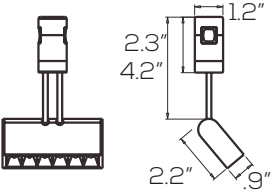

Features

The M³ Inspiration Series can be assembled in a variety of configurations due to its modular design. Any of the light modules can be attached exactly where you want it. Pick either a 100W driver to run 80W of lights, or 150W driver to run 120W of light modules.

Dimensions & Models

Parts & Accessories