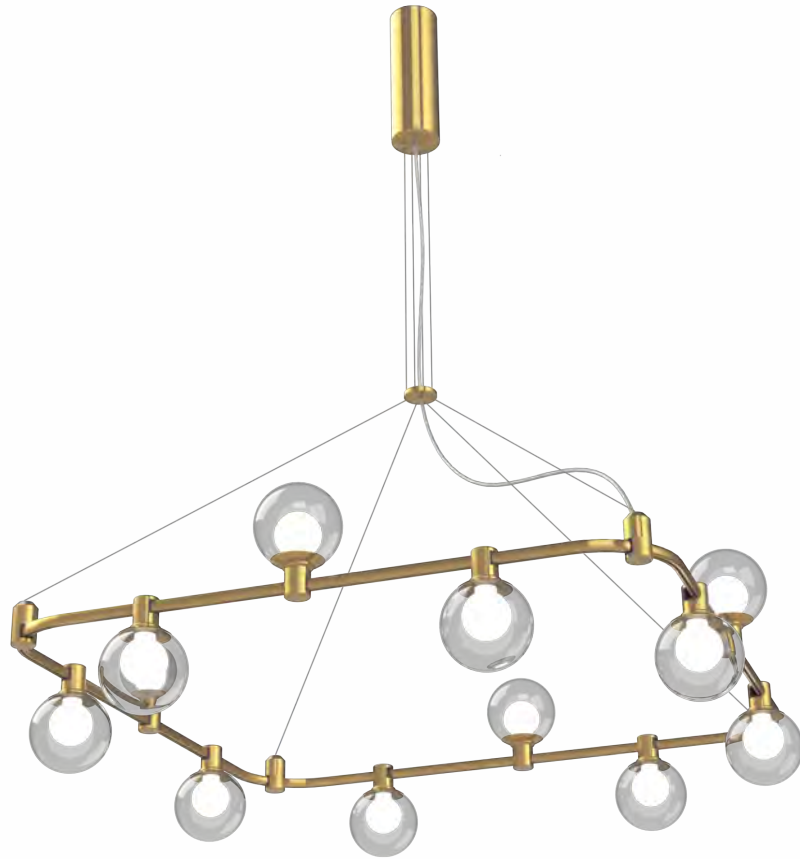

Aluminum lamp body

The Inspiration Series is made of high-quality aluminum with a modern and luxurious appearance.

Modular design

All fixtures in the Inspiration Series are modular in design to allow resellers to carry less inventory.

Installation diagram

Input:
AC100-220V

Single light, single control

DALI SWITCH

Round Adaptive Pendant

Cone Module B

Round Adaptive Pendant 24"

Installation View

Three-Tiered Adaptive Pendant

Orb Module H

Three-Tiered Adaptive Pendant 40"

Square Adaptive Pendant

Orb Module C

Square Adaptive Pendant 32"

Installation View

Linear Adaptive Pendant