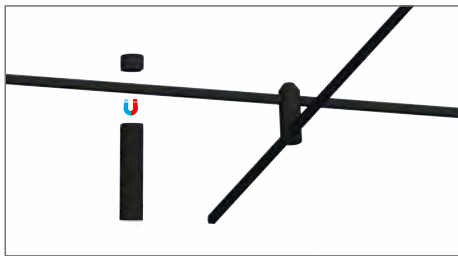

5W
CRI>90

Lamp Module V

5W
CRI>90

Matrix Pendant

Cylinder Module D

Matrix Base 60 x 60"

Matrix Pipe A 28"

Matrix Pipe B 12"

Matrix Pipe A 12"

Installation View

(A) Cylinder Module D magnetic quick installation

(B) Matrix Pipe B upper mounting method

(C) Matrix Pipe A and B lower installation method

(D) Bottom cover rubber plug installation