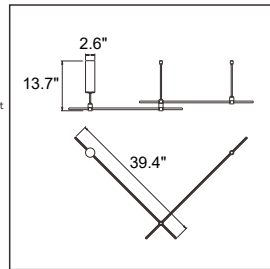

Linear Adaptive Kit - 2 x 40" SES-M3-ADAPTIVE-KIT-2X40

Driver 100W / 150W
Max. Watts 80W / 120W
Material Aluminum
Finish Copper / White / Black