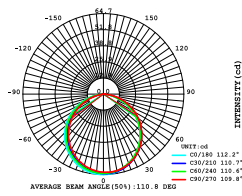

LED 3000K
CODE:AA8888888

HEIGHT (m)	AVR E (lx)	CENTER E (lx)	DIAMETER (cm)
109.8°			
1.5	9	29	427
2	5	16	569
4	1.2	4	1137
4.5	1	3	1280
6	0.6	2	1706

4W 176lm Ra:91

Cone Module B - 5W SES-M3-B-5-CCT-ANG

Power	5W
CCT	3000K ● 4000K ● 6500K ○
Voltage	DC 24V
Output Lumens	600 lm
CRI	>90
Material	Aluminum+Glass
Color	Copper / White / Black
Life	50 000 H
Warranty	5 Years