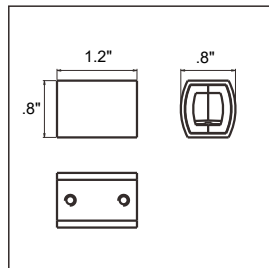

Connector SES-M3-CONNECTOR

Material Aluminum
Finish Copper / White / Black
Use Connects Rails Horizontally