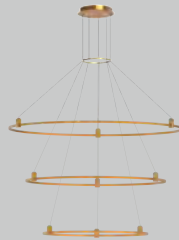

Three-Tiered Adaptive Pendant

Orb Module H

Three-Tiered Adaptive Pendant 40"

Square Adaptive Pendant

Orb Module C

Square Adaptive Pendant 32"

Installation View

Linear Adaptive Pendant