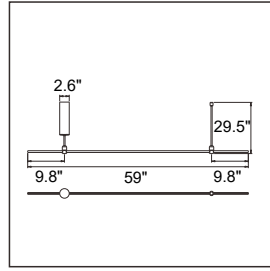

Linear Adaptive Kit - 60" SES-M3-ADAPTIVE-KIT-60

Driver 100W / 150W
Max. Watts 80W / 120W
Material Aluminum
Finish Copper / White / Black