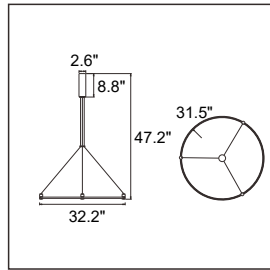

Round Adaptive Pendant - 32" SES-M3-ADAPTIVE-R-32

Driver 100W / 150W
Max. Watts 80W / 120W
Material Aluminum
Finish Copper / White / Black