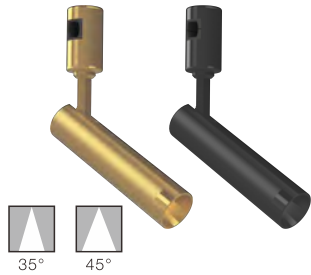

Track Head Module R (DALI) - 5W SES-M3-R-5-CCT-ANG