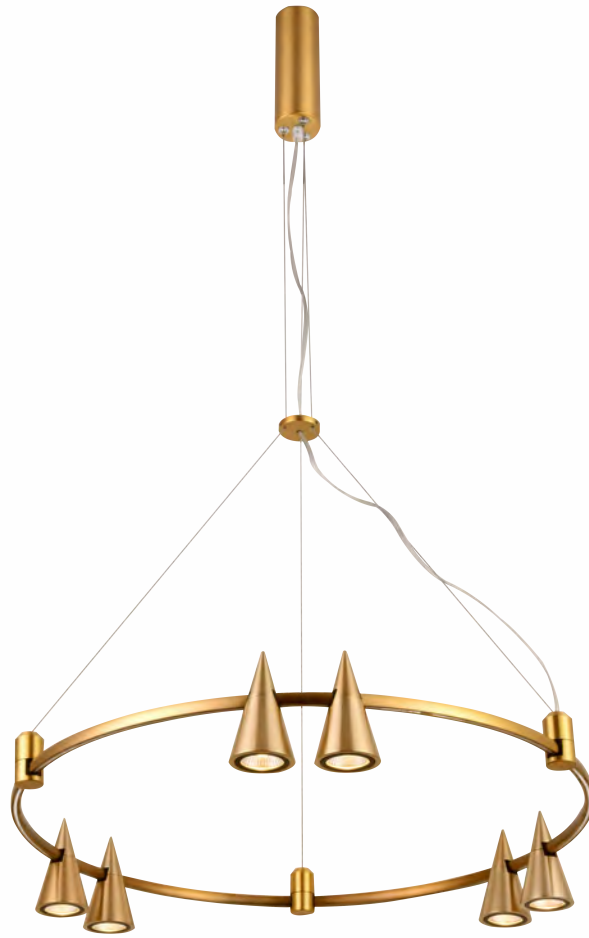

Aluminum lamp body

The Inspiration Series is made of high-quality aluminum with a modern and luxurious appearance.

Modular design

All fixtures in the Inspiration Series are modular in design to allow resellers to carry less inventory.

Installation diagram

Input:
AC100-220V

Single light, single control

DALI SWITCH

Round Adaptive Pendant

Cone Module B

Round Adaptive Pendant 24"

Installation View

Three-Tiered Adaptive Pendant

Orb Module H

Three-Tiered Adaptive Pendant 40"

Square Adaptive Pendant

Orb Module C

Square Adaptive Pendant 32"

Installation View

Linear Adaptive Pendant