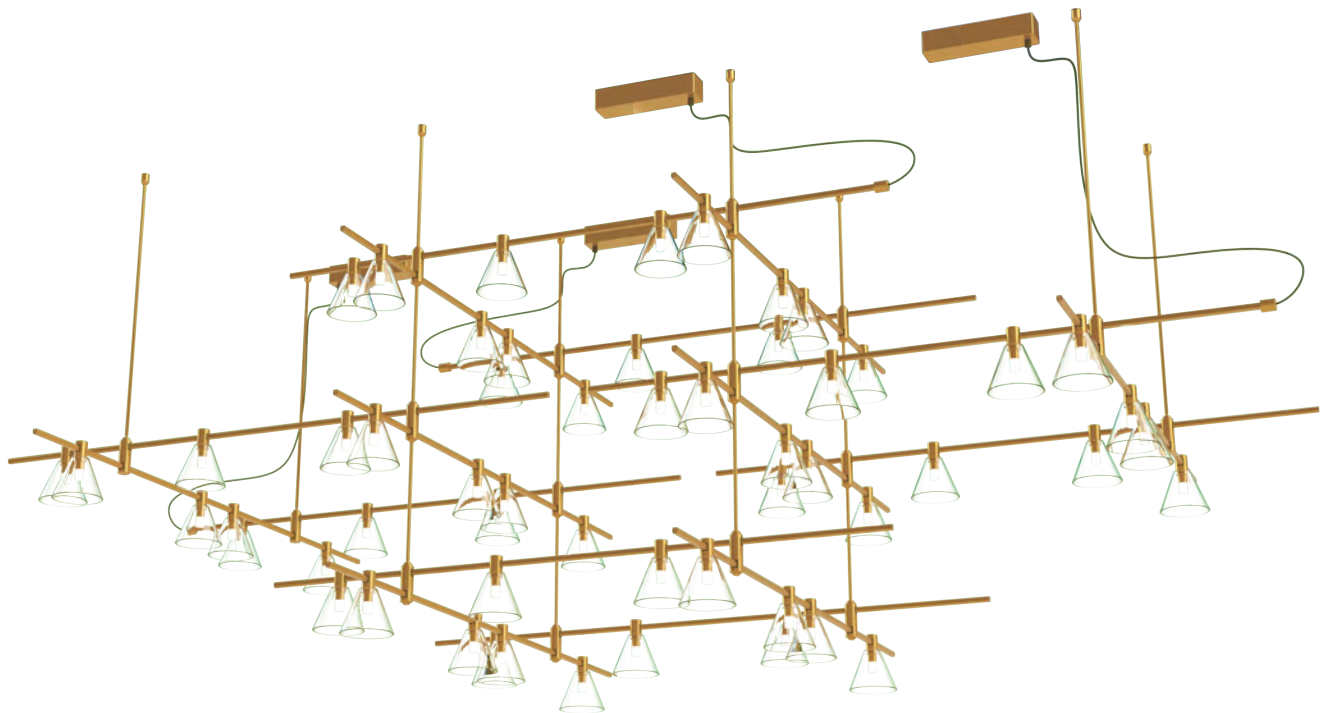

Matrix Pipe A 12"

Installation View

(A) Cylinder Module D magnetic quick installation

(B) Matrix Pipe B upper mounting method

(C) Matrix Pipe A and B lower installation method

(D) Bottom cover rubber plug installation