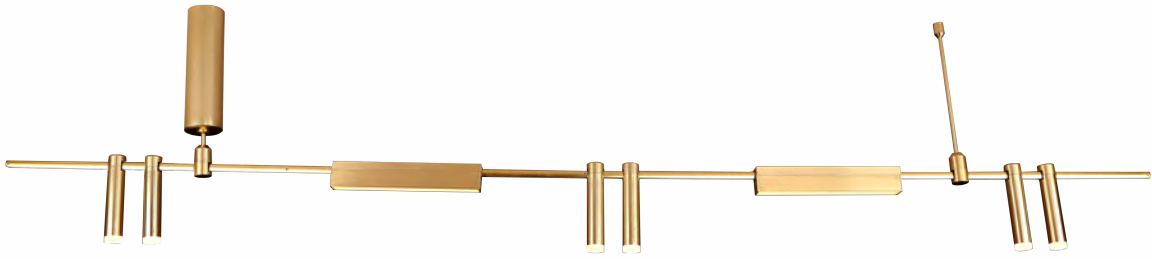

MODULAR innovative design

Magnet system

A variety of accessories give you the freedom to assemble a fixture with a multitude of shapes and wattages.

Magnet design

The light modules attach magnetically, which can be assembled in different shapes according to your needs.

Aluminum lamp body

The Inspiration Series is made of high-quality aluminum with a modern and luxurious appearance.

Modular design

All fixtures in the Inspiration Series are modular in design to allow resellers to carry less inventory.

Three-Tiered Adaptive Pendant

Orb Module H

Three-Tiered Adaptive Pendant 40"

Square Adaptive Pendant

Orb Module C

Square Adaptive Pendant 32"

Installation View

Linear Adaptive Pendant

Cone Module A

Cone Module B

Orb Module C

Linear Adaptive Pendant 48"

Installation View

Tube Module Q

Adjustable rotation and movement

Adaptive Floor & Table Lamp