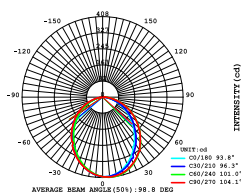

Power	15W
CCT	3000K ● 4000K ● 6500K ○
Voltage	DC 24V
Output Lumens	1100 lm
CRI	>90
Material	Aluminum+PS
Color	Copper / White / Black
Life	50 000 H
Warranty	5 Years

LED 3000K
CODE:AA8888888