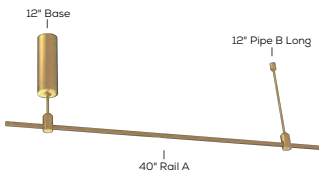

Linear Adaptive Kit - 40" SES-M3-ADAPTIVE-KIT-40

Driver 100W / 150W
Max. Watts 80W / 120W
Material Aluminum
Finish Copper / White / Black