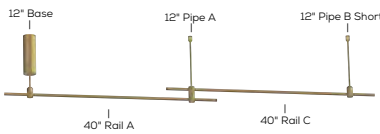

Linear Adaptive Kit - 2 x 40" SES-M3-ADAPTIVE-KIT-2X40

Driver 100W / 150W
Max. Watts 80W / 120W
Material Aluminum
Finish Copper / White / Black