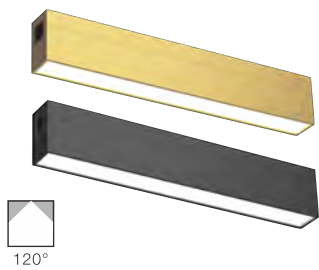

Bar Module I - 10W SES-M3-I-10-CCT