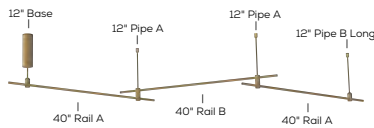

Linear Adaptive Kit - 3 x 40" SES-M3-ADAPTIVE-KIT-3X40

Driver 100W / 150W
Max. Watts 80W / 120W
Material Aluminum
Finish Copper / White / Black