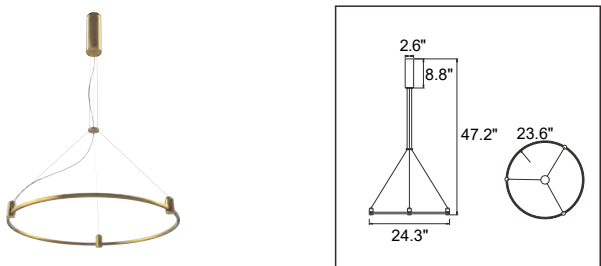

Round Adaptive Pendant - 24" SES-M3-ADAPTIVE-R-24

Driver 100W / 150W
Max. Watts 80W / 120W
Material Aluminum
Finish Copper / White / Black