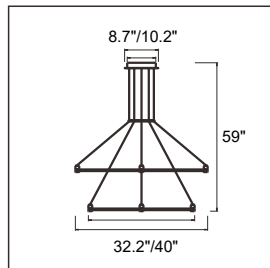

Two-Tiered Adaptive Pendant - 40" SES-M3-ADAPTIVE-2T-40

Driver 100W / 150W / 200W
Max. Watts 80W / 120W / 160W
Material Aluminum
Finish Copper / White / Black