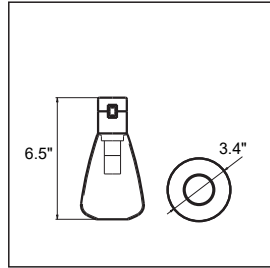

Classical Lamp Module U - 5W SES-M3-U-5-CCT

Power	5W
CCT	3000K ● 4000K ● 6500K ○
Voltage	DC 24V
Output Lumens	300 lm
CRI	>80
Material	Aluminum+Glass
Color	Copper
Life	30 000 H
Warranty	3 Years
Compatibility	Classical Matrix & Adaptive Kits