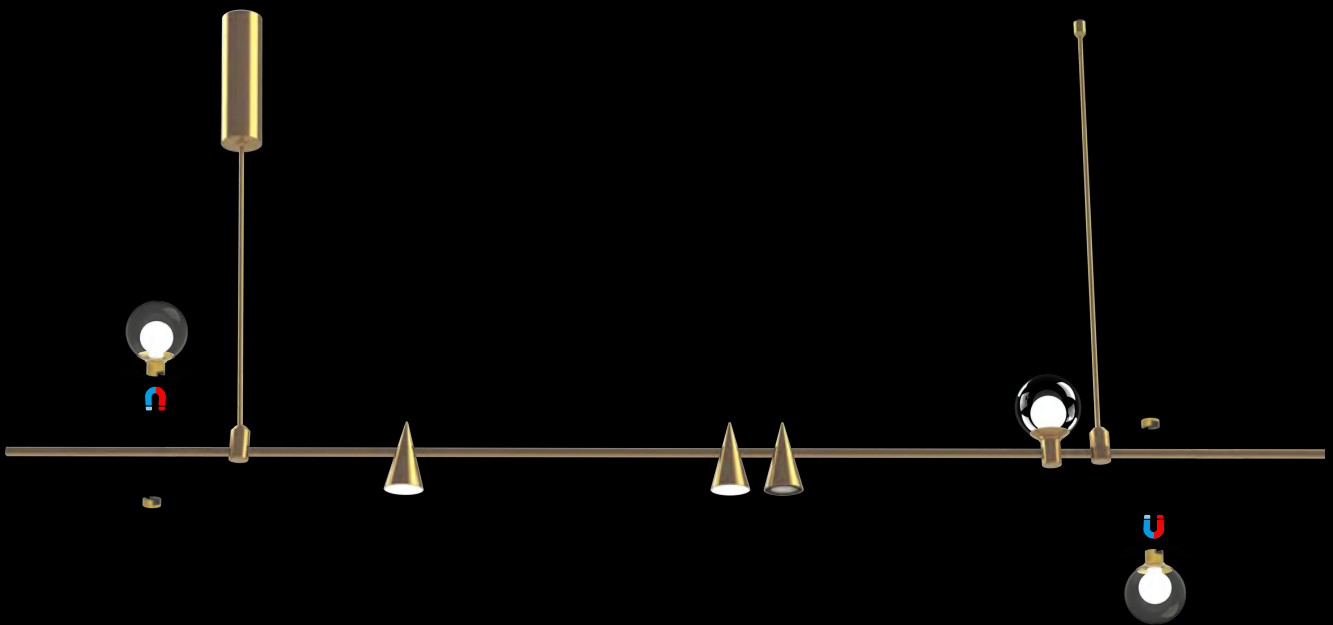

INSPIRATION
SERIES

**M³ MATRIX, ADAPTIVE
& HORIZON PENDANTS**

Luxury Collection