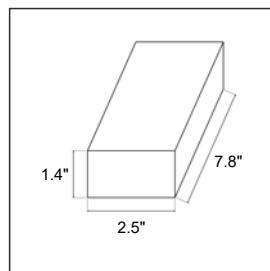

MEAN WELL Driver (DALI) - 100W 48V SES-M3-DRIVER-100-48-DALI

Power	100W
Voltage	48V
Max. Watts	80W
Dimming	DALI