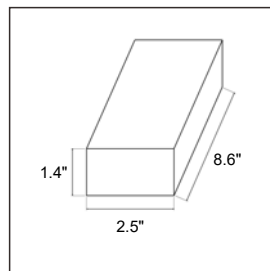

MEAN WELL Driver - 150W 24V SES-M3-DRIVER-150-24

Power	150W
Voltage	24V
Max. Watts	120W
Dimming	0-10V, PWM, Resistance