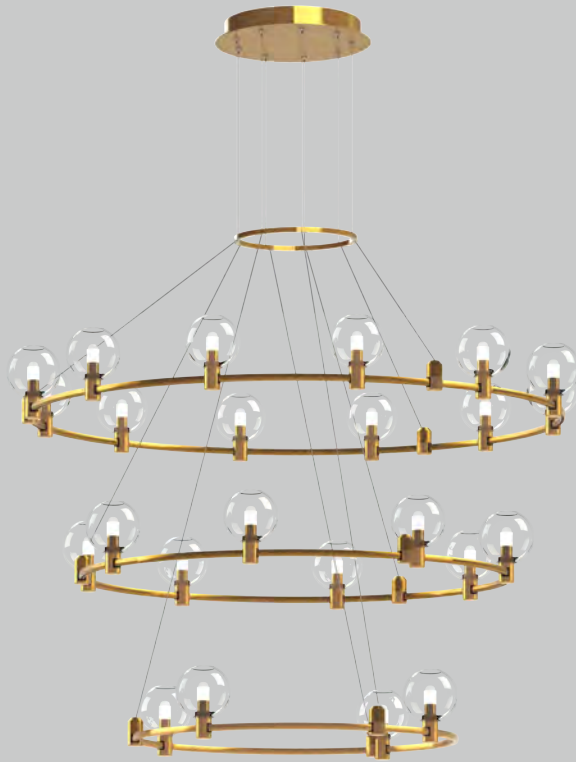

Installation diagram

Input:
AC100-220V

Single light, single control

DALI SWITCH

Round Adaptive Pendant

Cone Module B

Round Adaptive Pendant 24"

Installation View

Three-Tiered Adaptive Pendant

Orb Module H

Three-Tiered Adaptive Pendant 40"

Square Adaptive Pendant

Orb Module C

Square Adaptive Pendant 32"

Installation View

Linear Adaptive Pendant