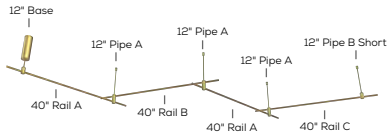

Linear Adaptive Kit - 4 x 40" SES-M3-ADAPTIVE-KIT-4X40

Driver 100W / 150W
Max. Watts 80W / 120W
Material Aluminum
Finish Copper / White / Black