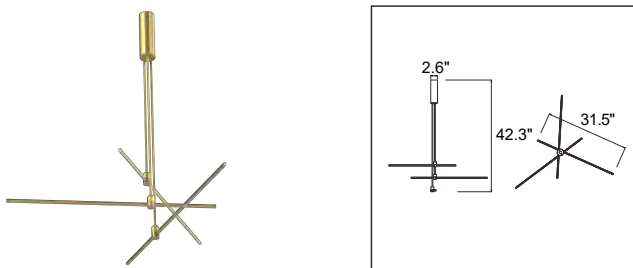

Adaptive Pendant - 32" SES-M3-ADAPTIVE-3-32

Driver 100W / 150W
Max. Watts 80W / 120W
Material Aluminum
Finish Copper / White / Black