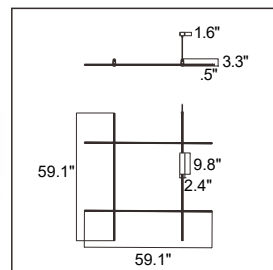

Matrix Base - 60 x 60" SES-M3-MATRIX-60X60

Driver 100W / 150W
Max. Watts 80W / 120W
Material Aluminum
Finish Copper / White / Black