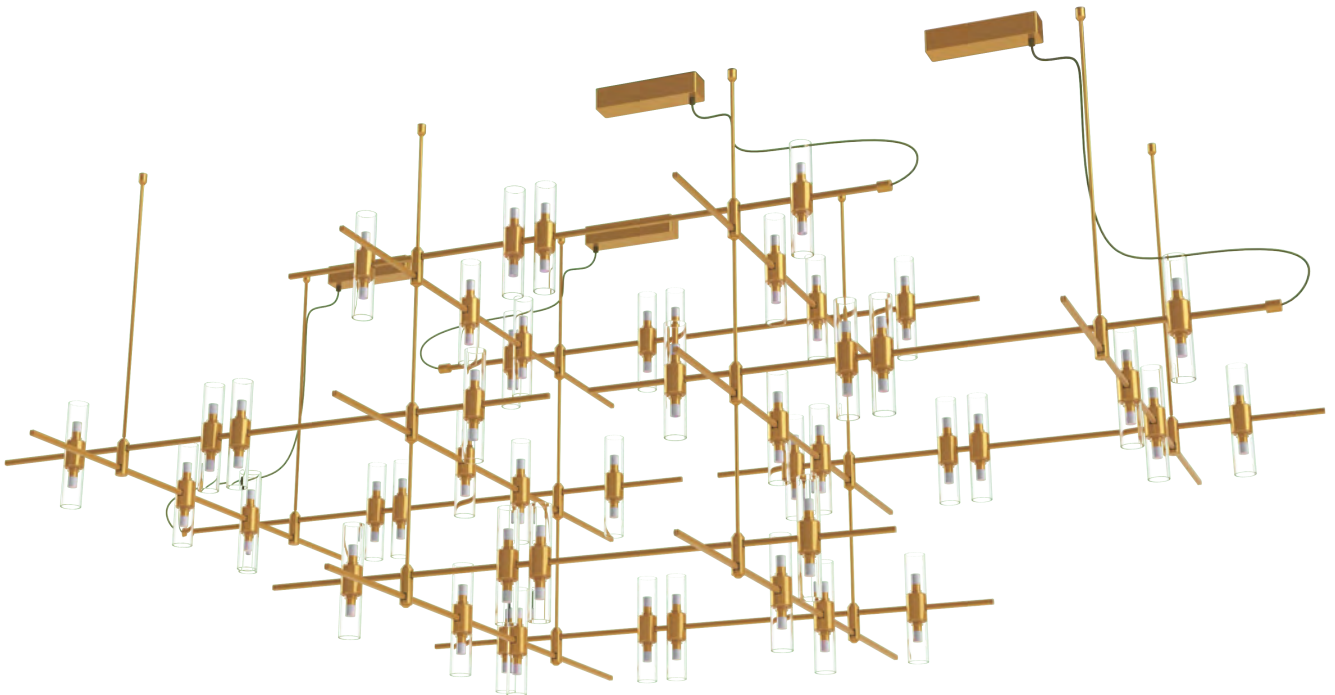

Aluminum lamp body

The Inspiration Series is made of high-quality aluminum with a modern and luxurious appearance.

Modular design

All fixtures in the Inspiration Series are modular in design to allow resellers to carry less inventory.

5W
CRI>90

Lamp Module V

5W
CRI>90

Matrix Pendant

Cylinder Module D

Matrix Base 60 x 60"

Matrix Pipe A 28"

Matrix Pipe B 12"

Matrix Pipe A 12"

Installation View

(A) Cylinder Module D magnetic quick installation

(B) Matrix Pipe B upper mounting method

(C) Matrix Pipe A and B lower installation method

(D) Bottom cover rubber plug installation