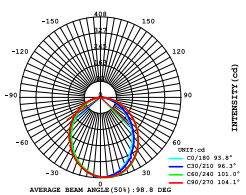

Power	15W
CCT	3000K ● 4000K ● 6500K ○
Voltage	DC 48V
Output Lumens	1100 lm
CRI	>90
Material	Aluminum+PS
Color	Copper / White / Black
Life	50 000 H
Warranty	5 Years
Compatibility	32 x 80" DALI Matrix Kit

LED 3000K
CODE:AA8888888