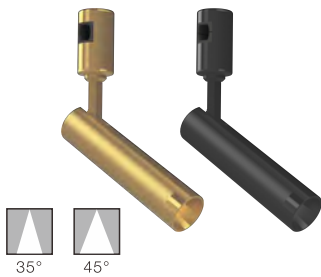

Track Head Module F - 5W SES-M3-F-5-CCT-ANG