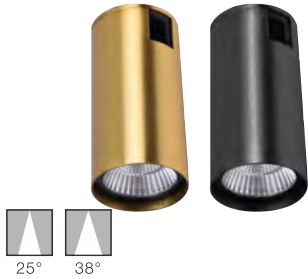

Cylinder Module E - 5W SES-M3-E-5-CCT-ANG