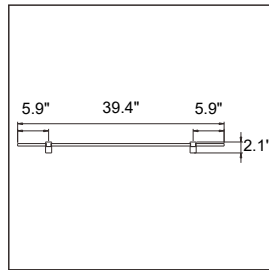

Adaptive Rail B (Upper) - 40" SES-M3-ADAPTIVE-RAIL-B-40

Material Aluminum
Finish Copper / White / Black
Use Connects to Adaptive Rail A