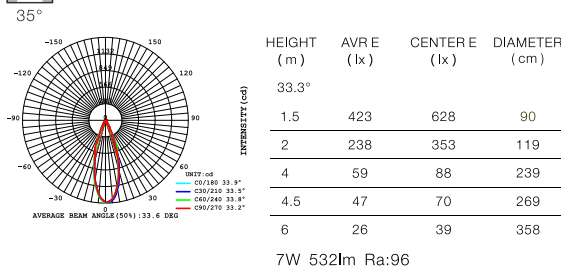

Power	5W
CCT	3000K ● 4000K ● 6500K ○
Voltage	DC 24V
Output Lumens	600 lm
CRI	>90
Material	Aluminum
Color	Copper / White / Black
Life	50 000 H
Warranty	5 Years

LED 3000K
CODE:AA8888888