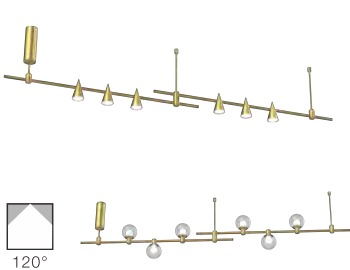

6-Piece Linear Adaptive Pendant - 2 x 40"

Power	30W
CCT	3000K ● 4000K ● 6500K ○
Voltage	AC 220-240V 50/60Hz
Output Lumens	1500 lm
CRI	>90
Material	Aluminum
Color	Copper / White / Black
Life	50 000 H
Warranty	5 Years