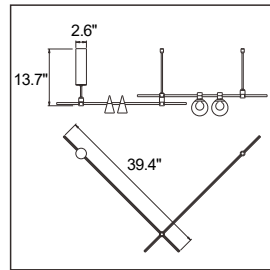

6-Piece Linear Adaptive Pendant - 2 x 40"

Power	30W
CCT	3000K ● 4000K ● 6500K ○
Voltage	AC 220-240V 50/60Hz
Output Lumens	1500 lm
CRI	>90
Material	Aluminum
Color	Copper / White / Black
Life	50 000 H
Warranty	5 Years