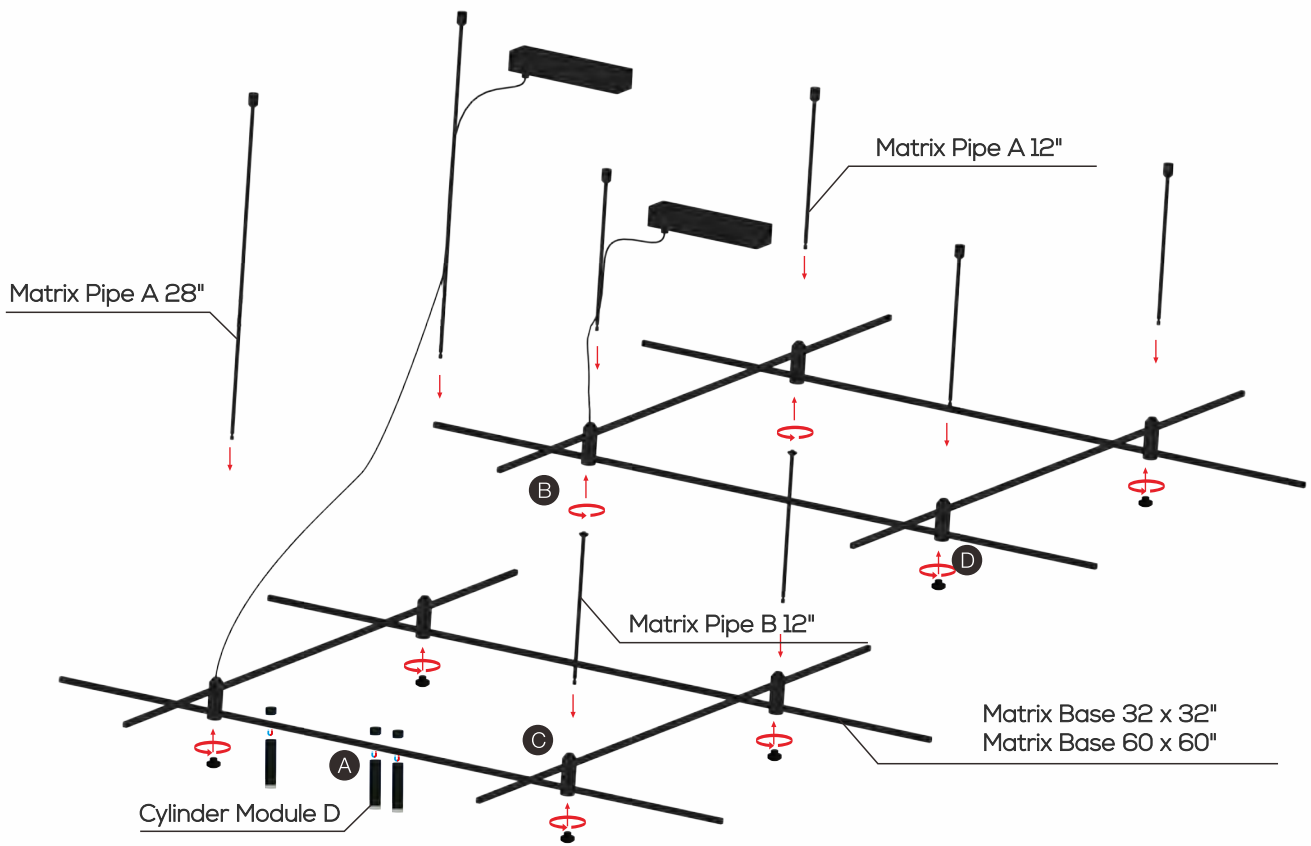

5W
CRI>90

Lamp Module V

5W
CRI>90

Matrix Pendant

Cylinder Module D

Matrix Base 60 x 60"

Matrix Pipe A 28"

Matrix Pipe B 12"

Matrix Pipe A 12"

Installation View

(A) Cylinder Module D magnetic quick installation

(B) Matrix Pipe B upper mounting method

(C) Matrix Pipe A and B lower installation method

(D) Bottom cover rubber plug installation

Installation diagram

Input:
AC100-220V

Single light, single control

DALI SWITCH

Round Adaptive Pendant

Cone Module B

Round Adaptive Pendant 24"

Installation View