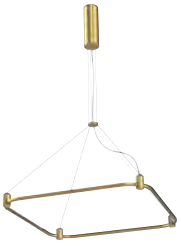

Square Adaptive Pendant - 24" SES-M3-ADAPTIVE-S-24

Driver 100W / 150W
Max. Watts 80W / 120W
Material Aluminum
Finish Copper / White / Black