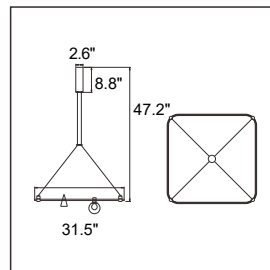

8-Piece Square Adaptive Pendant - 32"

Power	40W
CCT	3000K ● 4000K ● 6500K ○
Voltage	AC 220-240V 50/60Hz
Output Lumens	2000 lm
CRI	>90
Material	Aluminum
Color	Copper / White / Black
Life	50 000 H
Warranty	5 Years