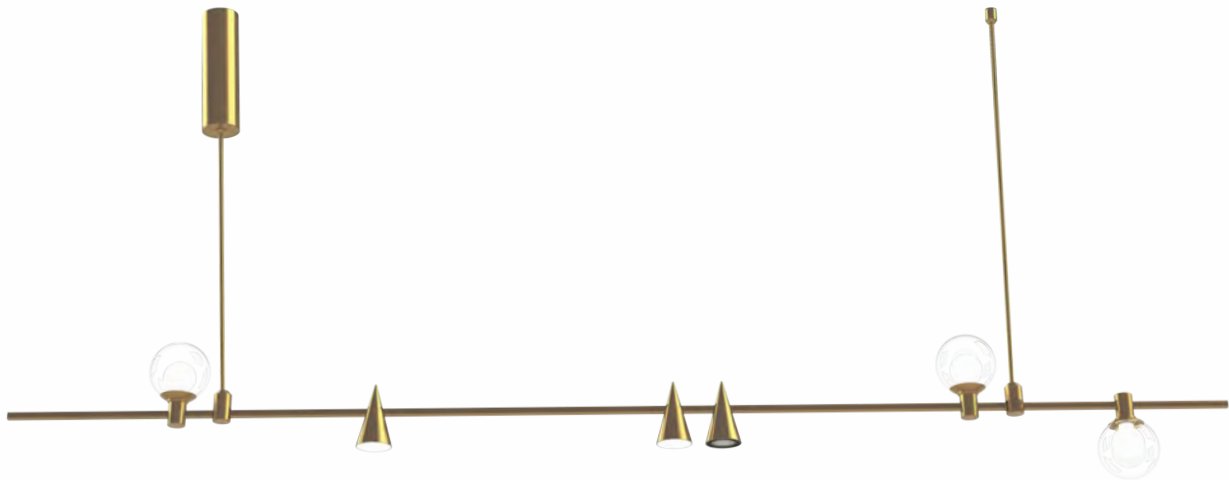

INSPIRATION
SERIES

**M³ MATRIX, ADAPTIVE
& HORIZON PENDANTS**

Luxury Collection

Modern. Magnetic. Modular. Decorative Lighting System

Safe low pressure
Free creative installation
Quick and easy replacement
A variety of lamps to choose from

MODULAR innovative design

Magnet system

A variety of accessories give you the freedom to assemble a fixture with a multitude of shapes and wattages.

Magnet design

The light modules attach magnetically, which can be assembled in different shapes according to your needs.

Aluminum lamp body

The Inspiration Series is made of high-quality aluminum with a modern and luxurious appearance.

Modular design

All fixtures in the Inspiration Series are modular in design to allow resellers to carry less inventory.