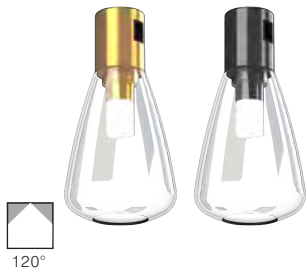

Classical Lamp Module U - 5W SES-M3-U-5-CCT

Power	5W
CCT	3000K ● 4000K ● 6500K ○
Voltage	DC 24V
Output Lumens	300 lm
CRI	>80
Material	Aluminum+Glass
Color	Copper
Life	30 000 H
Warranty	3 Years
Compatibility	Classical Matrix & Adaptive Kits