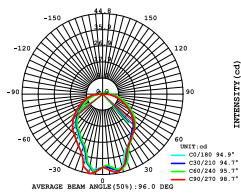

Power	8W
CCT	3000K ● 4000K ● 6500K ○
Voltage	DC 24V
Output Lumens	400 lm
CRI	>90
Material	Aluminum+Glass
Color	Copper / White / Black
Life	50 000 H
Warranty	5 Years

LED 3000K
CODE:AA8888888

HEIGHT (m)	AVR E (lx)	CENTER E (lx)	DIAMETER (cm)
1.5	7	19	327
2	4	11	436
4	1	3	872
4.5	0.8	2	981
6	0.5	1	1308

5W 246lm Ra:92