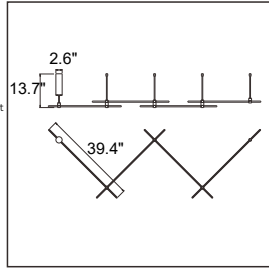

Linear Adaptive Kit - 4 x 40" SES-M3-ADAPTIVE-KIT-4X40

Driver 100W / 150W
Max. Watts 80W / 120W
Material Aluminum
Finish Copper / White / Black