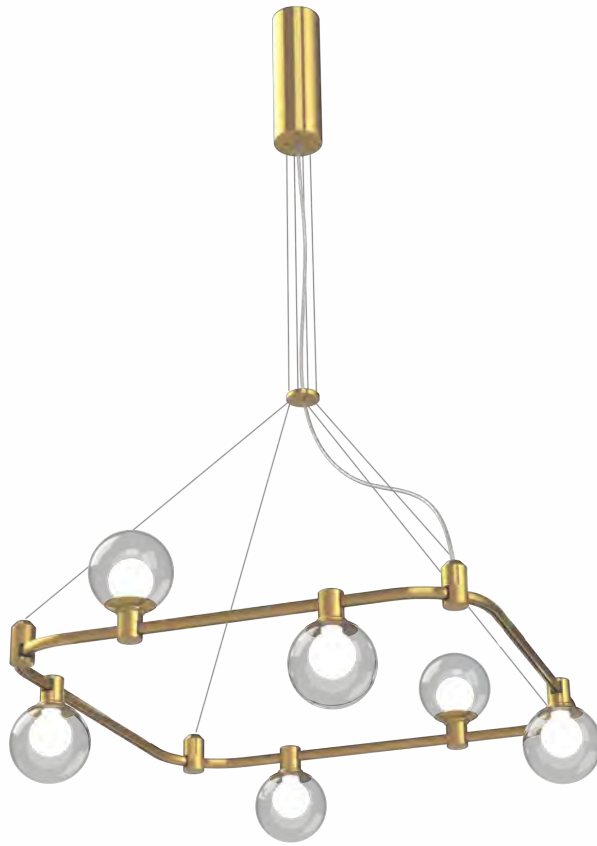

Aluminum lamp body

The Inspiration Series is made of high-quality aluminum with a modern and luxurious appearance.

Modular design

All fixtures in the Inspiration Series are modular in design to allow resellers to carry less inventory.

Installation diagram

Input:
AC100-220V

Single light, single control

DALI SWITCH

Round Adaptive Pendant

Cone Module B

Round Adaptive Pendant 24"

Installation View

Three-Tiered Adaptive Pendant

Orb Module H

Three-Tiered Adaptive Pendant 40"

Square Adaptive Pendant

Orb Module C

Square Adaptive Pendant 32"

Installation View

Linear Adaptive Pendant