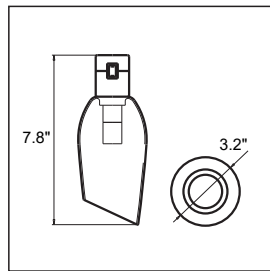

Classical Lamp Module V - 5W SES-M3-V-5-CCT

Power	5W
CCT	3000K ● 4000K ● 6500K ○
Voltage	DC 24V
Output Lumens	300 lm
CRI	>80
Material	Aluminum+Glass
Color	Copper
Life	30 000 H
Warranty	3 Years
Compatibility	Classical Matrix & Adaptive Kits