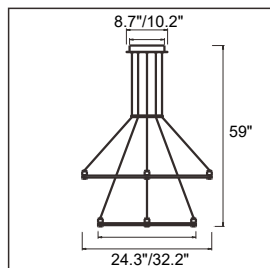

Two-Tiered Adaptive Pendant - 32" SES-M3-ADAPTIVE-2T-32

Driver 100W / 150W / 200W
Max. Watts 80W / 120W / 160W
Material Aluminum
Finish Copper / White / Black