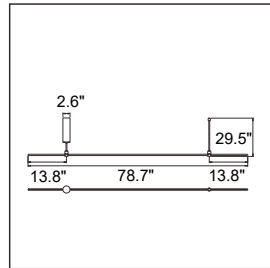

Linear Adaptive Kit - 80" SES-M3-ADAPTIVE-KIT-80

Driver 100W / 150W
Max. Watts 80W / 120W
Material Aluminum
Finish Copper / White / Black