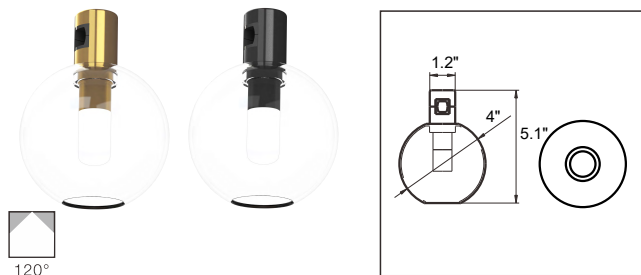

Orb Module H - 5W SES-M3-H-5-CCT