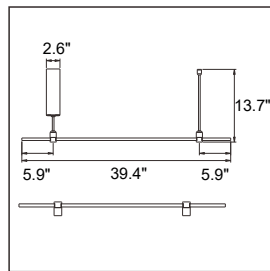

Linear Adaptive Kit - 40" SES-M3-ADAPTIVE-KIT-40

Driver 100W / 150W
Max. Watts 80W / 120W
Material Aluminum
Finish Copper / White / Black