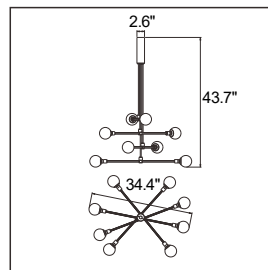

8-Piece Adaptive Pendant - 32"

Power	40W
CCT	3000K ● 4000K ● 6500K ○
Voltage	AC 220-240V 50/60Hz
Output Lumens	2000 lm
CRI	>90
Material	Aluminum+Glass
Color	Copper / White / Black
Life	50 000 H
Warranty	5 Years