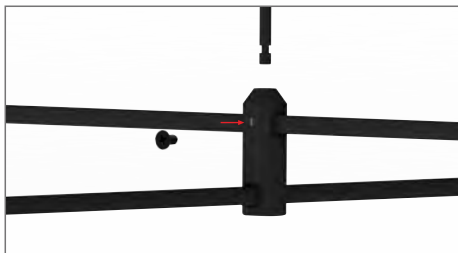

Matrix Pipe A 12"

Installation View

(A) Cylinder Module D magnetic quick installation

(B) Matrix Pipe B upper mounting method

(C) Matrix Pipe A and B lower installation method

(D) Bottom cover rubber plug installation