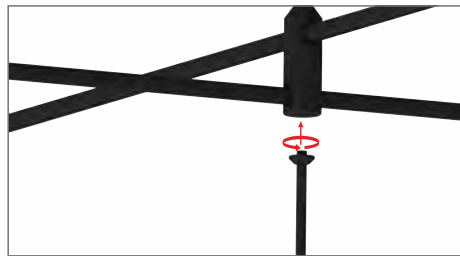

Matrix Pipe A 12"

Installation View

(A) Cylinder Module D magnetic quick installation

(B) Matrix Pipe B upper mounting method

(C) Matrix Pipe A and B lower installation method

(D) Bottom cover rubber plug installation