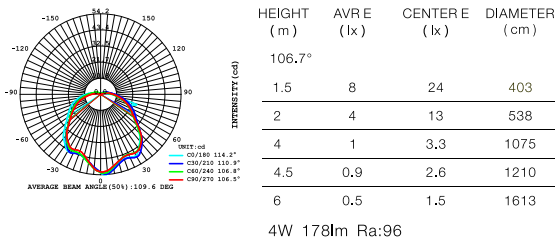

Power	5W
CCT	3000K ● 4000K ● 6500K ○
Voltage	DC 24V
Output Lumens	300 lm
CRI	>90
Material	Aluminum+Glass
Color	Copper / White / Black
Life	50 000 H
Warranty	5 Years

LED 3000K
CODE:AA8888888