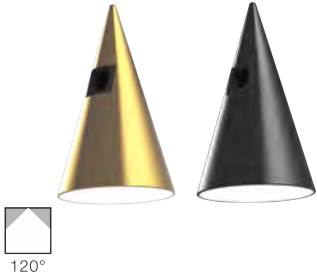

Cone Module A - 5W SES-M3-A-5-CCT