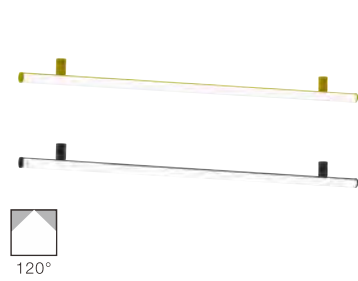

Tube Module Q - 38W SES-M3-Q-38-CCT