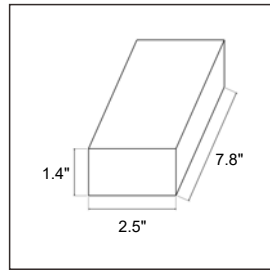

MEAN WELL Driver - 100W 24V SES-M3-DRIVER-100-24

Power	100W
Voltage	24V
Max. Watts	80W
Dimming	0-10V, PWM, Resistance