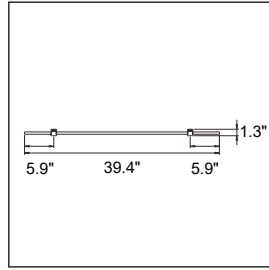

Adaptive Rail A (Lower) - 40" SES-M3-ADAPTIVE-RAIL-A-40

Material Aluminum
Finish Copper / White / Black
Use Connects to Adaptive Base