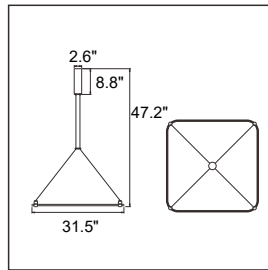

Square Adaptive Pendant - 32" SES-M3-ADAPTIVE-S-32

Driver 100W / 150W
Max. Watts 80W / 120W
Material Aluminum
Finish Copper / White / Black