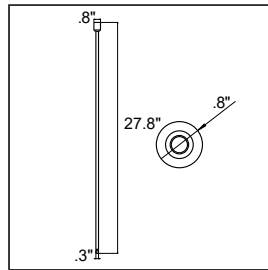

Matrix Pipe A - 28" SES-M3-MATRIX-PIPE-A-28

Material Aluminum
Finish Copper / White / Black
Use Ceiling Mount