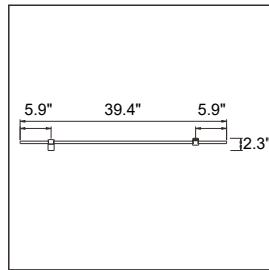

Adaptive Rail C (End) - 40" SES-M3-ADAPTIVE-RAIL-C-40

Material Aluminum
Finish Copper / White / Black
Use Connects to Adaptive Rail A