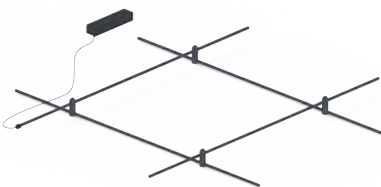

Matrix Base - 60 x 60" SES-M3-MATRIX-60X60

Driver 100W / 150W
Max. Watts 80W / 120W
Material Aluminum
Finish Copper / White / Black