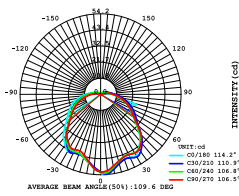

Power	5W
CCT	3000K ● 4000K ● 6500K ○
Voltage	DC 24V
Output Lumens	300 lm
CRI	>90
Material	Aluminum+Glass
Color	Copper / White / Black
Life	50 000 H
Warranty	5 Years

● **LED 3000K**
CODE:AA8888888

HEIGHT (m)	AVR E (lx)	CENTER E (lx)	DIAMETER (cm)
106.7°			
1.5	8	24	403
2	4	13	538
4	1	3.3	1075
4.5	0.9	2.6	1210
6	0.5	1.5	1613

4W 178lm Ra:96