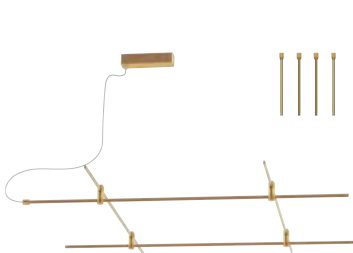

Classical Matrix Kit - 60 x 60" SES-M3-C-MATRIX-KIT-60X60

Driver	100W (Included)
Max. Watts	80W
Material	Aluminum
Finish	Copper
Compatibility	Classical Lamp Module U & V