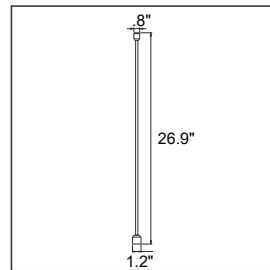

Adaptive End Pipe B (Short) - 28" SES-M3-ADAPTIVE-PIPE-B-28-S

Material Aluminum
Finish Copper / White / Black
Use Ceiling Mount for Rail C