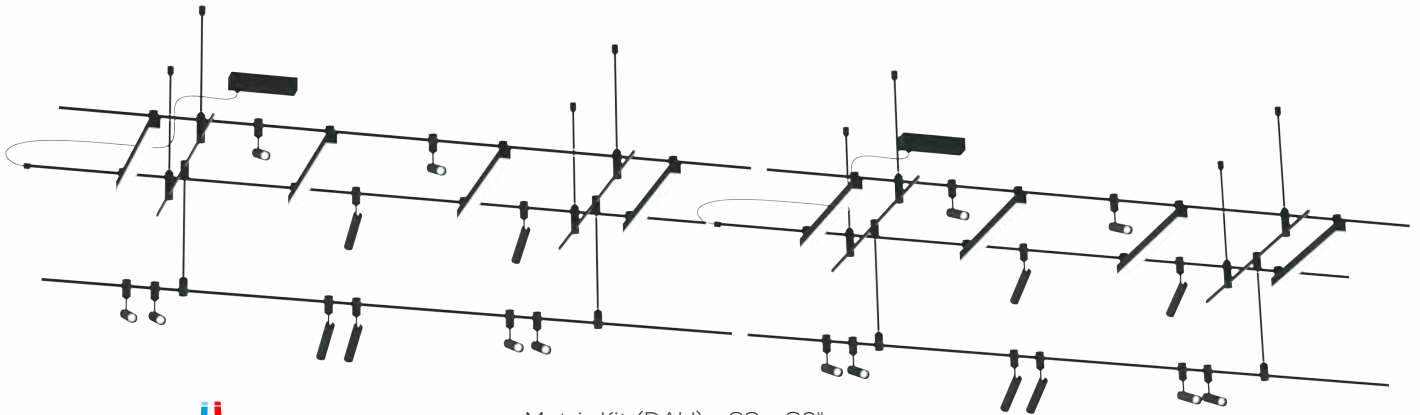

DALI options available

Free design

Matrix Kit (DALI) - 32 x 80"

DALI

Thanks to the advancement of technology, we have expanded our development and research of intelligent lighting systems. Our luminaires have since reached an advanced level of functionality. With a smart dimming app you can easily turn the fixtures on and off, as well as control the brightness and other functions that facilitate your lighting requirements.