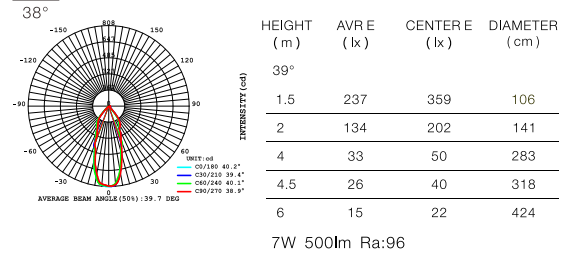

LED 3000K
CODE:AA8888888