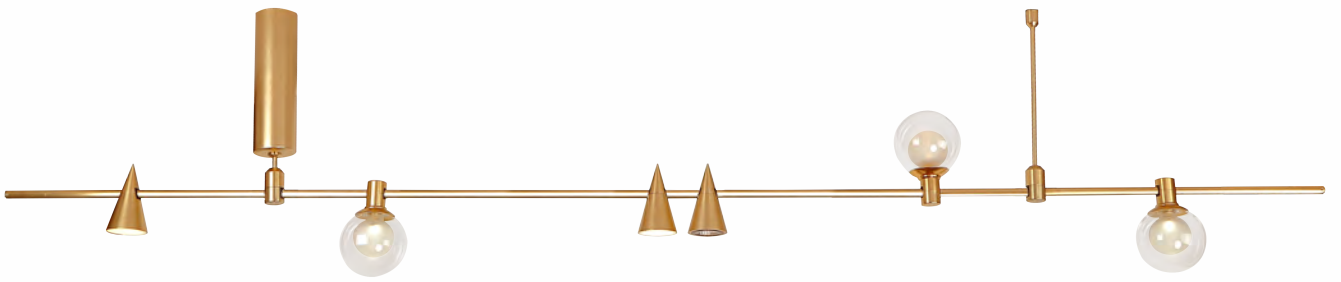

MODULAR innovative design

Magnet system

A variety of accessories give you the freedom to assemble a fixture with a multitude of shapes and wattages.

Magnet design

The light modules attach magnetically, which can be assembled in different shapes according to your needs.

Aluminum lamp body

The Inspiration Series is made of high-quality aluminum with a modern and luxurious appearance.

Modular design

All fixtures in the Inspiration Series are modular in design to allow resellers to carry less inventory.

Installation diagram

Input:
AC100-220V

Single light, single control

DALI SWITCH

Round Adaptive Pendant

Cone Module B

Round Adaptive Pendant 24"

Installation View

Three-Tiered Adaptive Pendant

Orb Module H

Three-Tiered Adaptive Pendant 40"

Square Adaptive Pendant

Orb Module C

Square Adaptive Pendant 32"

Installation View

Linear Adaptive Pendant