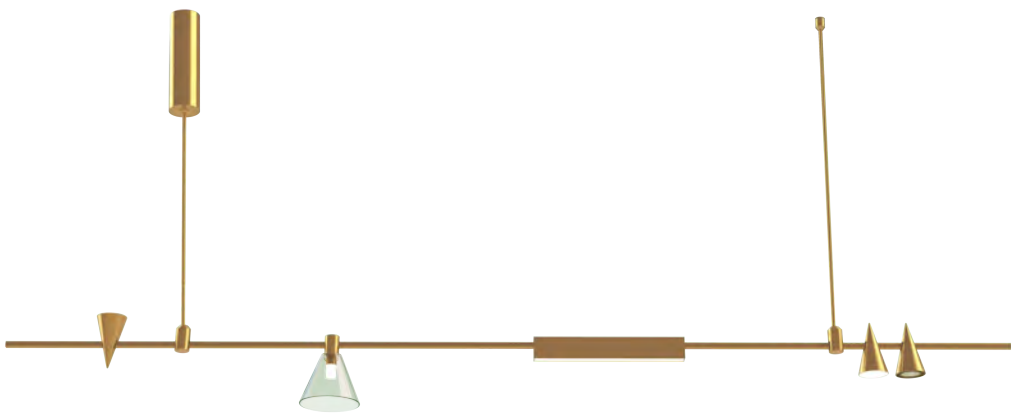

Aluminum lamp body

The Inspiration Series is made of high-quality aluminum with a modern and luxurious appearance.

Modular design

All fixtures in the Inspiration Series are modular in design to allow resellers to carry less inventory.

Three-Tiered Adaptive Pendant

Orb Module H

Three-Tiered Adaptive Pendant 40"

Square Adaptive Pendant

Orb Module C

Square Adaptive Pendant 32"

Installation View

Linear Adaptive Pendant

Cone Module A

Cone Module B

Orb Module C

Linear Adaptive Pendant 48"

Installation View

Tube Module Q

Adjustable rotation and movement

Adaptive Floor & Table Lamp