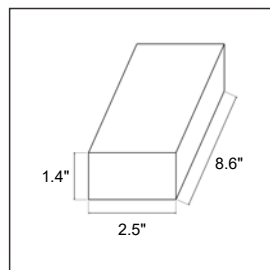

MEAN WELL Driver (DALI) - 150W 48V SES-M3-DRIVER-150-48-DALI

Power	150W
Voltage	48V
Max. Watts	120W
Dimming	DALI