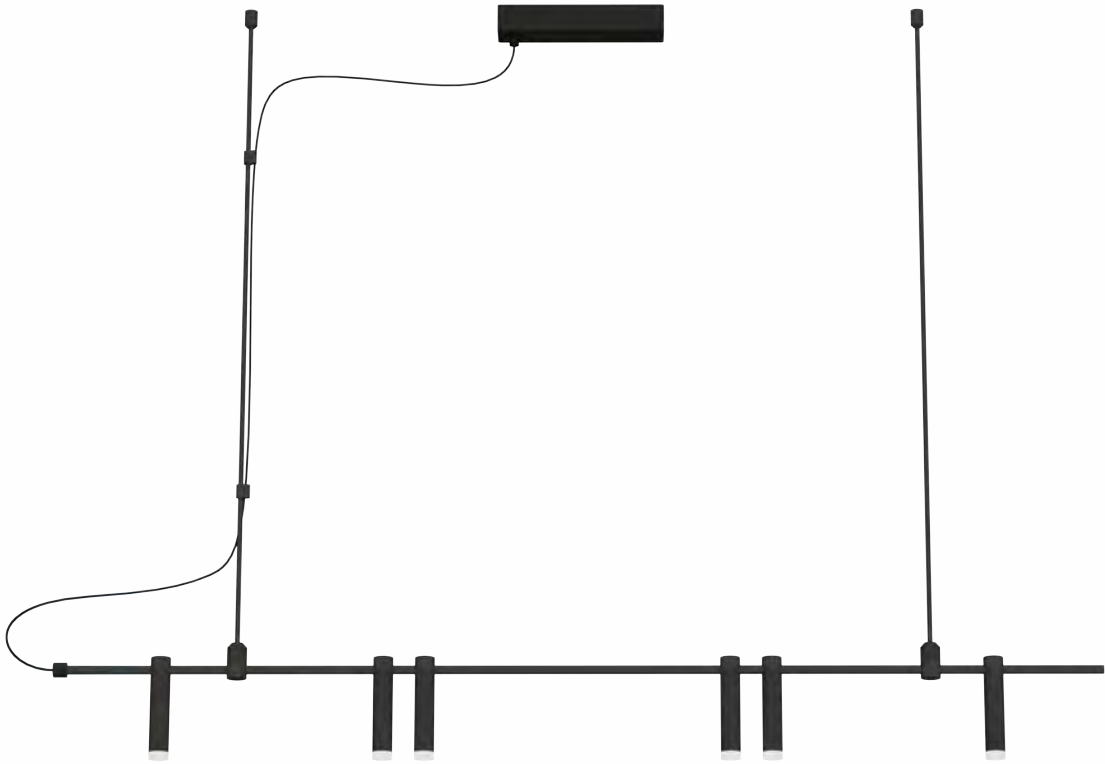

Matrix Pipe A 12"

Installation View

(A) Cylinder Module D magnetic quick installation

(B) Matrix Pipe B upper mounting method

(C) Matrix Pipe A and B lower installation method

(D) Bottom cover rubber plug installation