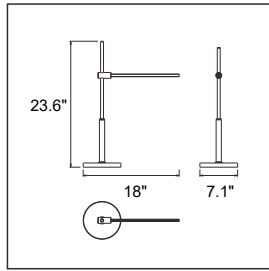

Table Lamp Base - 24" SES-M3-TL

Max. Watts 18W
Material Aluminum
Finish Copper / White / Black