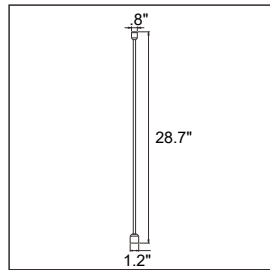

Adaptive End Pipe B (Long) - 28" SES-M3-ADAPTIVE-PIPE-B-28-L

Material Aluminum
Finish Copper / White / Black
Use Ceiling Mount for Rail A