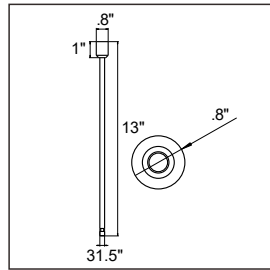

Matrix Pipe A - 12" SES-M3-MATRIX-PIPE-A-12

Material Aluminum
Finish Copper / White / Black
Use Ceiling Mount