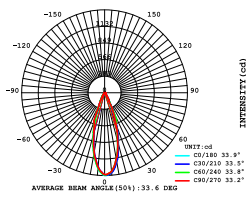

Power	5W
CCT	3000K ● 4000K ● 6500K ○
Voltage	DC 48V
Output Lumens	600 lm
CRI	>90
Material	Aluminum
Color	Copper / White / Black
Life	50 000 H
Warranty	5 Years
Compatibility	32 x 80" DALI Matrix Kit

LED 3000K
CODE:AA8888888

HEIGHT (m)	AVR E (lx)	CENTER E (lx)	DIAMETER (cm)
33.3°			
1.5	423	628	90
2	238	353	119
4	59	88	239
4.5	47	70	269
6	26	39	358

7W 532lm Ra:96