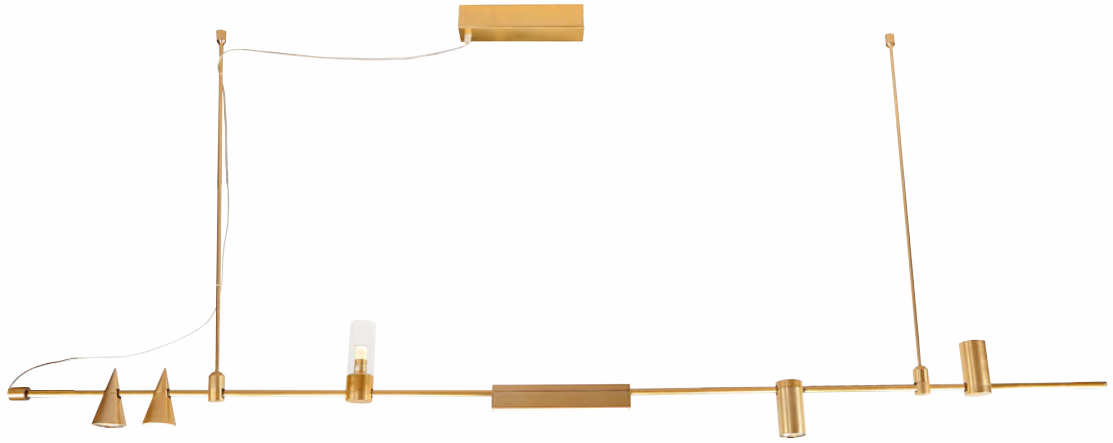

Aluminum lamp body

The Inspiration Series is made of high-quality aluminum with a modern and luxurious appearance.

Modular design

All fixtures in the Inspiration Series are modular in design to allow resellers to carry less inventory.

Matrix Pipe A 12"

Installation View

(A) Cylinder Module D magnetic quick installation

(B) Matrix Pipe B upper mounting method

(C) Matrix Pipe A and B lower installation method

(D) Bottom cover rubber plug installation

Horizon Pendant

Horizon Base 80"

Cylinder Module D

Matrix Pendant

Track Head Module F

Bar Module L

Matrix Kit 32 x 80"

DALI options available

Free design

Matrix Kit (DALI) - 32 x 80"

Track Head Module R

Bar Module S

DALI

Thanks to the advancement of technology, we have expanded our development and research of intelligent lighting systems. Our luminaires have since reached an advanced level of functionality. With a smart dimming app you can easily turn the fixtures on and off, as well as control the brightness and other functions that facilitate your lighting requirements.