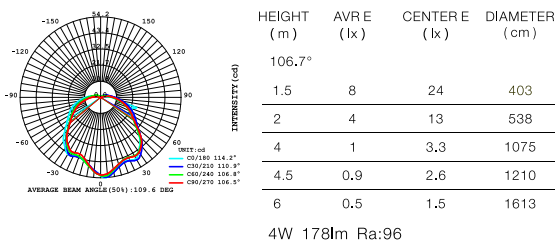

Power	5W
CCT	3000K ● 4000K ● 6500K ○
Voltage	DC 24V
Output Lumens	500 lm
CRI	>90
Material	Aluminum+Glass
Color	Copper / White / Black
Life	50 000 H
Warranty	5 Years

LED 3000K
CODE:AA8888888