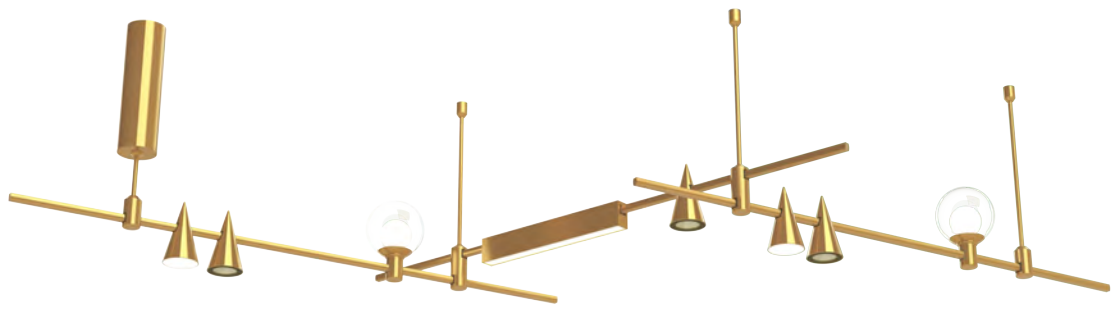

Aluminum lamp body

The Inspiration Series is made of high-quality aluminum with a modern and luxurious appearance.

Modular design

All fixtures in the Inspiration Series are modular in design to allow resellers to carry less inventory.

Three-Tiered Adaptive Pendant

Orb Module H

Three-Tiered Adaptive Pendant 40"

Square Adaptive Pendant

Orb Module C

Square Adaptive Pendant 32"

Installation View

Linear Adaptive Pendant

Cone Module A

Cone Module B

Orb Module C

Linear Adaptive Pendant 48"

Installation View

Tube Module Q

Adjustable rotation and movement

Adaptive Floor & Table Lamp