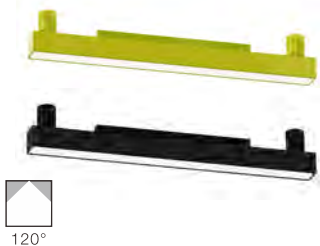

Bar Module L - 15W SES-M3-L-15-CCT