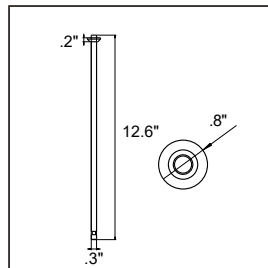

Matrix Pipe B - 12" SES-M3-MATRIX-PIPE-B-12

Material Aluminum
Finish Copper / White / Black
Use Base Connection