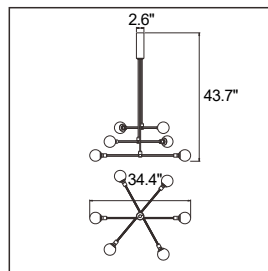

6-Piece Adaptive Pendant - 32"

Power	30W
CCT	3000K ● 4000K ● 6500K ○
Voltage	AC 220-240V 50/60Hz
Output Lumens	1500 lm
CRI	>90
Material	Aluminum+Glass
Color	Copper / White / Black
Life	50 000 H
Warranty	5 Years