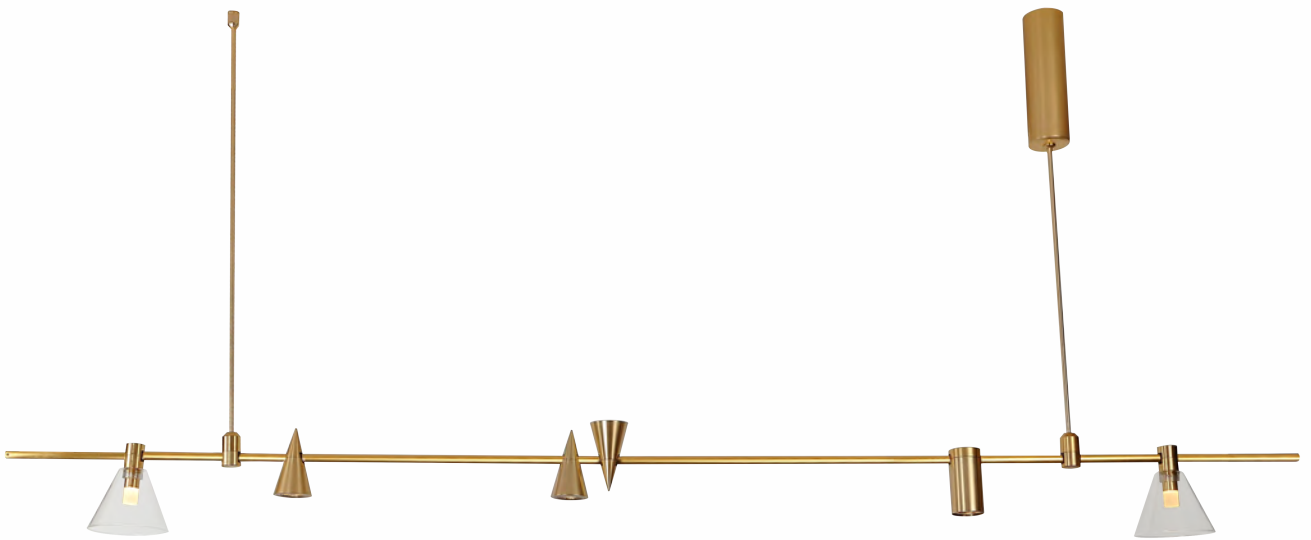

MODULAR innovative design

Magnet system

A variety of accessories give you the freedom to assemble a fixture with a multitude of shapes and wattages.

Magnet design

The light modules attach magnetically, which can be assembled in different shapes according to your needs.

Aluminum lamp body

The Inspiration Series is made of high-quality aluminum with a modern and luxurious appearance.

Modular design

All fixtures in the Inspiration Series are modular in design to allow resellers to carry less inventory.

Three-Tiered Adaptive Pendant

Orb Module H

Three-Tiered Adaptive Pendant 40"

Square Adaptive Pendant

Orb Module C

Square Adaptive Pendant 32"

Installation View

Linear Adaptive Pendant

Cone Module A

Cone Module B

Orb Module C

Linear Adaptive Pendant 48"

Installation View

Tube Module Q

Adjustable rotation and movement

Adaptive Floor & Table Lamp