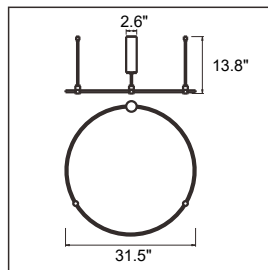

Adaptive Ring - 32" SES-M3-ADAPTIVE-RING-32

Driver 100W / 150W
Max. Watts 80W / 120W
Material Aluminum
Finish Copper / White / Black