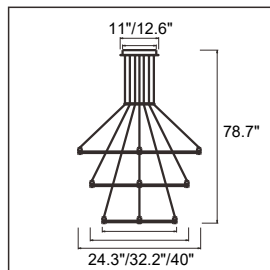

Three-Tiered Adaptive Pendant - 40" SES-M3-ADAPTIVE-3T-40

Driver 100W / 150aW /
Max. Watts 350W 80W / 120W /
Material 280W Aluminum
Finish Copper / White / Black