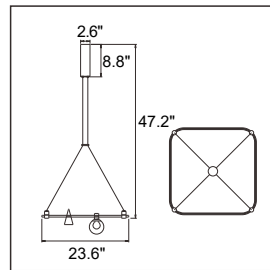

6-Piece Square Adaptive Pendant - 24"

Power	30W
CCT	3000K ● 4000K ● 6500K ○
Voltage	AC 220-240V 50/60Hz
Output Lumens	1500 lm
CRI	>90
Material	Aluminum
Color	Copper / White / Black
Life	50 000 H
Warranty	5 Years