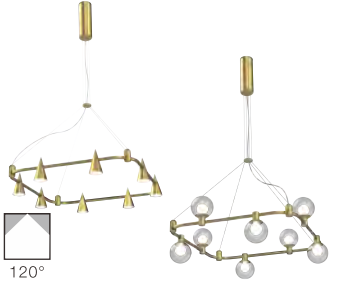

8-Piece Square Adaptive Pendant - 32"

Power	40W
CCT	3000K ● 4000K ● 6500K ○
Voltage	AC 220-240V 50/60Hz
Output Lumens	2000 lm
CRI	>90
Material	Aluminum
Color	Copper / White / Black
Life	50 000 H
Warranty	5 Years