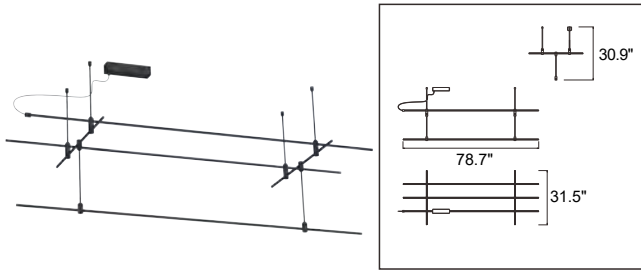

Matrix Kit - 32 x 80" SES-M3-MATRIX-32X80

Driver 100W / 150W
Max. Watts 80W / 120W
Material Aluminum
Finish Copper / White / Black