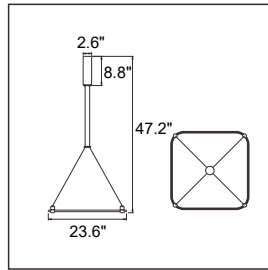

Square Adaptive Pendant - 24" SES-M3-ADAPTIVE-S-24

Driver 100W / 150W
Max. Watts 80W / 120W
Material Aluminum
Finish Copper / White / Black