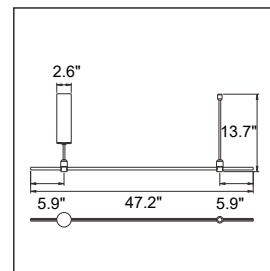

Linear Adaptive Kit - 48" SES-M3-ADAPTIVE-KIT-48

Driver 100W / 150W
Max. Watts 80W / 120W
Material Aluminum
Finish Copper / White / Black