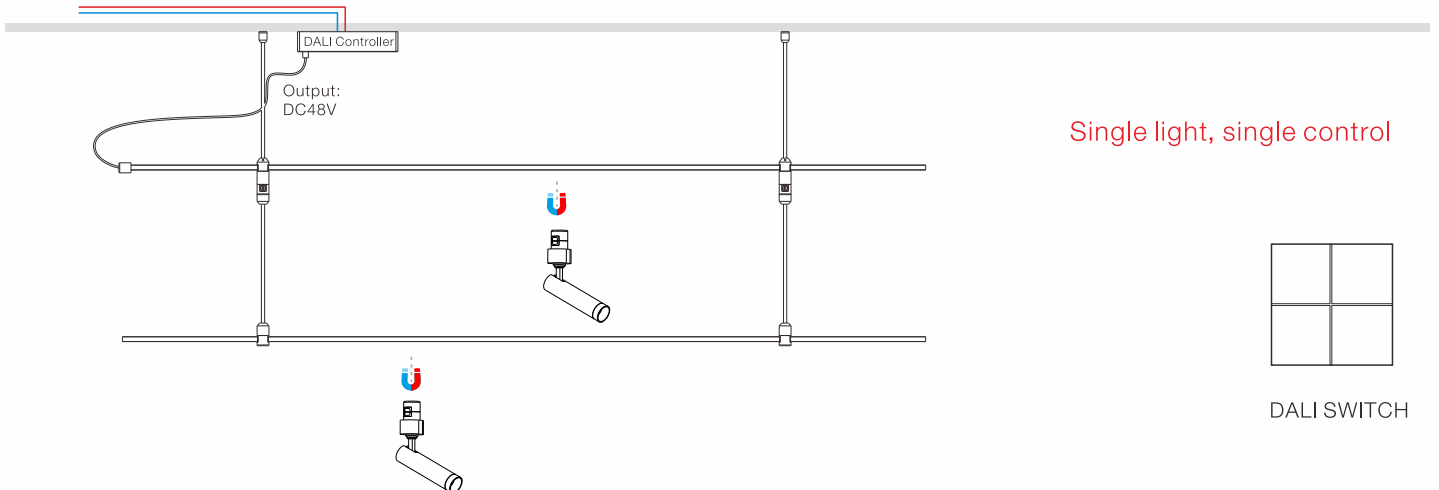

Free design

Matrix Kit (DALI) - 32 x 80"

Track Head Module R

Bar Module S

DALI

Thanks to the advancement of technology, we have expanded our development and research of intelligent lighting systems. Our luminaires have since reached an advanced level of functionality. With a smart dimming app you can easily turn the fixtures on and off, as well as control the brightness and other functions that facilitate your lighting requirements.

Installation diagram

Input:
AC100-220V

Single light, single control

DALI SWITCH

Round Adaptive Pendant

Cone Module B

Round Adaptive Pendant 24"

Installation View