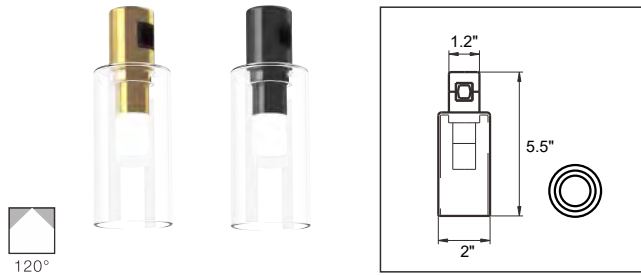

Lamp Module G - 5W SES-M3-G-5-CCT