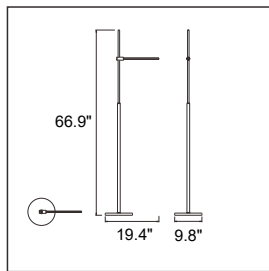

Floor Lamp Base - 5.6' SES-M3-FL

Max. Watts 20W
Material Aluminum
Finish Copper / White / Black