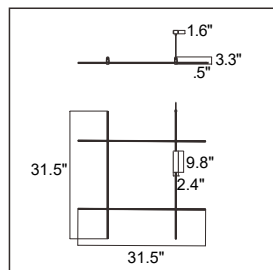

Matrix Base - 32 x 32" SES-M3-MATRIX-32X32

Driver 100W / 150W
Max. Watts 80W / 120W
Material Aluminum
Finish Copper / White / Black