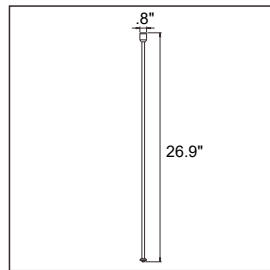

Adaptive Pipe A - 28" SES-M3-ADAPTIVE-PIPE-A-28

Material Aluminum
Finish Copper / White / Black
Use Ceiling Mount at Intersections