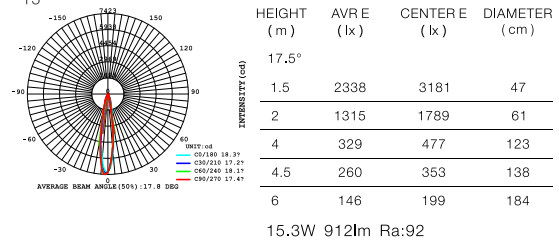

LED 4000K
CODE:AA8888888