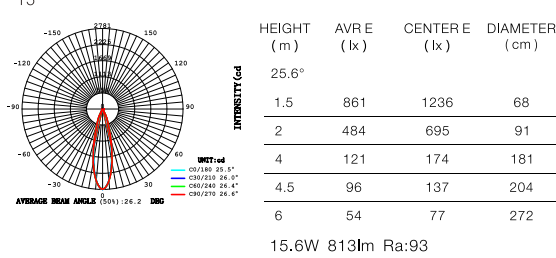

Power	15W
CCT	3000K ● 4000K ●
Voltage	DC48V
Output Lumens	1200 lm
CRI	>90
Material	Aluminum
Color	Black
Life	30 000 H
Warranty	3 Years

LED 3000K
CODE:AA8888888