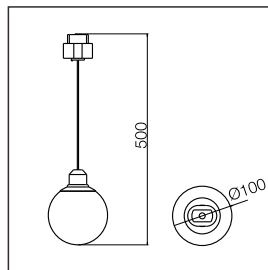

Suspended Orb Light - 5W SES-ORB-WIRE-5-CCT