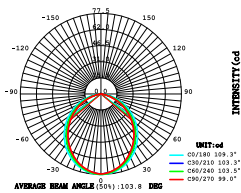

HEIGHT (m)	AVR E (lx)	CENTER E (lx)	DIAMETER (cm)
100°			
1.5	51	134	358
2	29	75	477
4	7	19	954
4.5	6	15	1073
6	3	8	1431

15.6W 890lm Ra:94

LED 4000K
CODE:AA8888888

HEIGHT (m)	AVR E (lx)	CENTER E (lx)	DIAMETER (cm)
109.2°			
1.5	44	137	422
2	25	77	563
4	6	19	1126
4.5	5	15	1266
6	3	9	1689

LED 3000K
CODE:AA8888888

LED 4000K
CODE:AA8888888

LED 3000K
CODE:AA8888888

LED 4000K
CODE:AA8888888

LED 3000K
CODE:AA8888888

LED 4000K
CODE:AA8888888

Frosted Axis Light Bar - 15W SES-MME-15-CCT

Power	15W
CCT	3000K ● 4000K ●
Voltage	DC48V
Output Lumens	1200 lm
CRI	>90
Material	Aluminum
Color	Black
Life	30 000 H
Warranty	3 Years

LED 3000K
CODE:AA8888888

HEIGHT (m)	AVR E (lx)	CENTER E (lx)	DIAMETER (cm)
99.3°			
1.5	13	34	353
2	7	19	471
4	2	5	941
4.5	2	4	1059
6	1	2	1412

14.9W 669lm Ra:93

LED 4000K
CODE:AA8888888

HEIGHT (m)	AVR E (lx)	CENTER E (lx)	DIAMETER (cm)
97.9°			
1.5	39	102	345
2	22	57	459
4	6	14	919
4.5	4	11	1034
6	2	6	1378