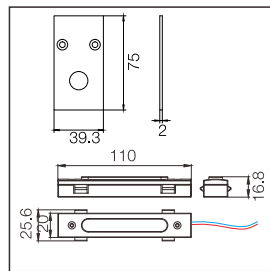

Feeder Cable SES-ME-FEEDER

Material Aluminum
Color Black
Remark Used for magnetic track start and conduction