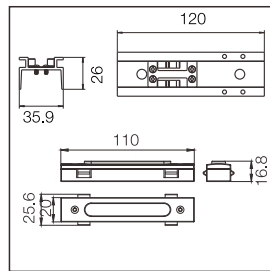

Connector Kit SES-ME-CONNECTOR

Material Aluminum
Color Black
Remark Used for connection and conduction between two tracks