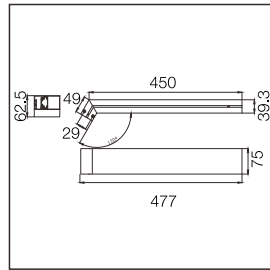

120° Corner SES-MELN-CORNER

Material Aluminum
Color Black
Remark Magnetic track for surface mounting and suspend the plane 120° Corner