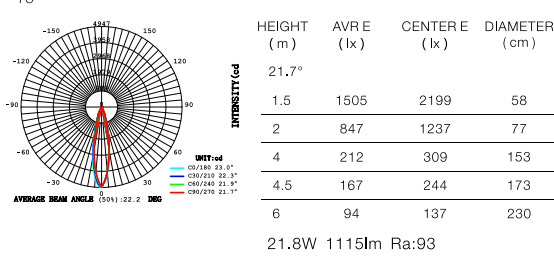

Power	22W
CCT	3000K ● 4000K ●
Voltage	DC48V
Output Lumens	1760 lm
CRI	>90
Material	Aluminum
Color	Black
Life	30 000 H
Warranty	3 Years

LED 3000K
CODE:AA8888888