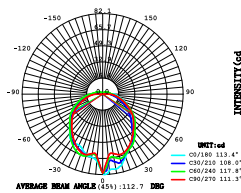

Power	5W
CCT	3000K ● 4000K ●
Voltage	DC24V
Output Lumens	400 lm
CRI	>90
Material	Aluminum+Glass
Color	Black
Life	30 000 H
Warranty	3 Years

LED 3000K
CODE:AA8888888

HEIGHT (m)	AVR E (lx)	CENTER E (lx)	DIAMETER (cm)
111.4°			
1.5	9	36	440
2	5	20	587
4	1.3	5	1174
4.5	1	4	1320
6	0.6	2	1760

4.9W 235lm Ra:92