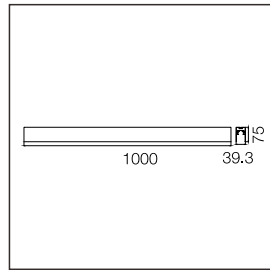

Track Rail - 39.4" SES-MEN-RAIL

Material Aluminum
Color Black
Remark Magnetic track for surface mounting and suspend