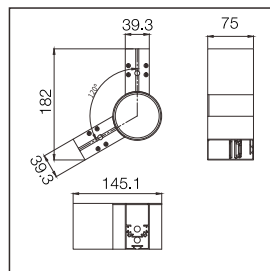

120° Corner V SES-MEN-CORNER-V-60

Material Aluminum
Color Black
Remark Magnetic track for surface mounting and suspend the plane 120° Corner