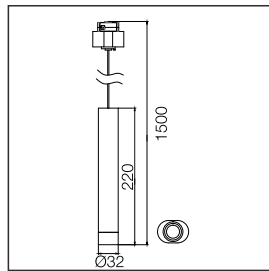

Suspended Cylinder Light - 15W SES-MSE-15-CCT