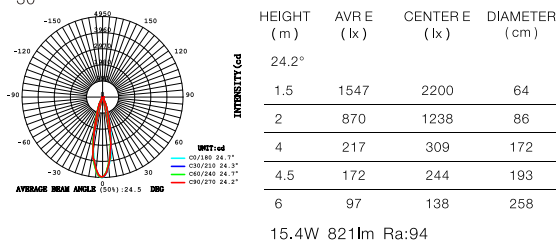

LED 3000K
CODE:AA8888888