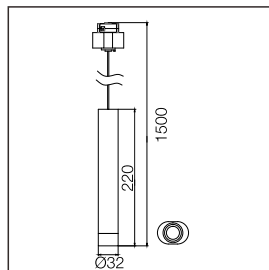

Suspended Cylinder Light - 10W SES-MSDA-10-CCT

Power	10W
CCT	3000K ● 4000K ●
Voltage	DC48V
Output Lumens	650 lm
CRI	>90
Material	Aluminum
Color	Black
Life	30 000 H
Warranty	3 Years