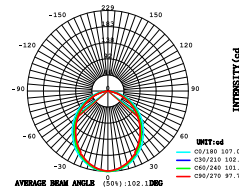

LED 3000K
CODE:AA8888888

LED 4000K
CODE:AA8888888

LED 3000K
CODE:AA8888888

LED 4000K
CODE:AA8888888

LED 3000K
CODE:AA8888888

LED 4000K
CODE:AA8888888

Frosted Light Bar - 15W SES-MMD-15-CCT

Power	15W
CCT	3000K ● 4000K ●
Voltage	DC48V
Output Lumens	1200 lm
CRI	>90
Material	Aluminum
Color	Black
Life	30 000 H
Warranty	3 Years

LED 3000K
CODE:AA8888888

HEIGHT (m)	AVR E (lx)	CENTER E (lx)	DIAMETER (cm)
99.3°			
1.5	13	34	353
2	7	19	471
4	2	5	941
4.5	2	4	1059
6	1	2	1412

14.9W 669lm Ra:93

LED 4000K
CODE:AA8888888

HEIGHT (m)	AVR E (lx)	CENTER E (lx)	DIAMETER (cm)
97.9°			
1.5	39	102	345
2	22	57	459
4	6	14	919
4.5	4	11	1034
6	2	6	1378

HEIGHT (m)	AVR E (lx)	CENTER E (lx)	DIAMETER (cm)
100°			
1.5	51	134	358
2	29	75	477
4	7	19	954
4.5	6	15	1073
6	3	8	1431

15.6W 890lm Ra:94

LED 4000K
CODE:AA8888888

HEIGHT (m)	AVR E (lx)	CENTER E (lx)	DIAMETER (cm)
109.2°			
1.5	44	137	422
2	25	77	563
4	6	19	1126
4.5	5	15	1266
6	3	9	1689