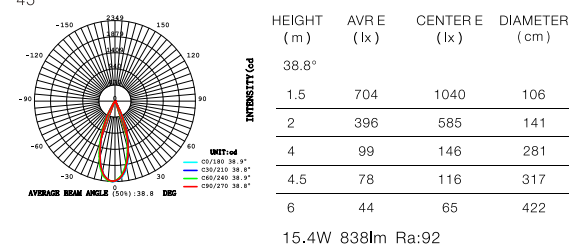

LED 3000K
CODE:AA8888888

LED 4000K
CODE:AA8888888

LED 3000K
CODE:AA8888888

LED 4000K
CODE:AA8888888

LED 3000K
CODE:AA8888888

LED 4000K
CODE:AA8888888

Light Bar - 22W SES-MMA-22-CCT

Power	22W
CCT	3000K ● 4000K ●
Voltage	DC48V
Output Lumens	1760 lm
CRI	>90
Material	Aluminum
Color	Black
Life	30 000 H
Warranty	3 Years