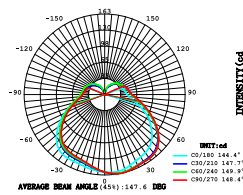

Power	15W
CCT	3000K ● 4000K ●
Voltage	DC24V
Output Lumens	1200 lm
CRI	>90
Material	Aluminum
Color	Black
Life	30 000 H
Warranty	3 Years

LED 3000K
CODE:AA8888888

HEIGHT (m)	AVR E (lx)	CENTER E (lx)	DIAMETER (cm)
1.5	7	71	963
2	4	40	1284
4	1	10	2568
4.5	0.8	8	2890
6	0.5	4	3853

15.9W 616lm Ra:92

LED 4000K
CODE:AA8888888