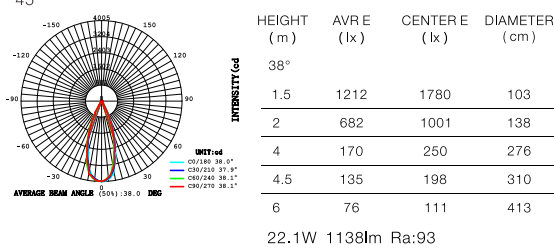

HEIGHT (m)	AVR E (lx)	CENTER E (lx)	DIAMETER (cm)
100°			
1.5	51	134	358
2	29	75	477
4	7	19	954
4.5	6	15	1073
6	3	8	1431

15.6W 890lm Ra:94

LED 4000K
CODE:AA8888888

HEIGHT (m)	AVR E (lx)	CENTER E (lx)	DIAMETER (cm)
109.2°			
1.5	44	137	422
2	25	77	563
4	6	19	1126
4.5	5	15	1266
6	3	9	1689

LED 3000K
CODE:AA8888888

LED 4000K
CODE:AA8888888

LED 3000K
CODE:AA8888888

LED 4000K
CODE:AA8888888

LED 3000K
CODE:AA8888888

LED 4000K
CODE:AA8888888

Frosted Axis Light Bar - 15W SES-MME-15-CCT

Power	15W
CCT	3000K ● 4000K ●
Voltage	DC48V
Output Lumens	1200 lm
CRI	>90
Material	Aluminum
Color	Black
Life	30 000 H
Warranty	3 Years