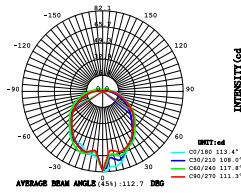

Power	5W
CCT	3000K ● 4000K ●
Voltage	DC24V
Output Lumens	400 lm
CRI	>90
Material	Aluminum+Glass
Color	Black
Life	30 000 H
Warranty	3 Years

LED 3000K
CODE:AA8888888

HEIGHT (m)	AVR E (lx)	CENTER E (lx)	DIAMETER (cm)
111.4°			
1.5	9	36	440
2	5	20	587
4	1.3	5	1174
4.5	1	4	1320
6	0.6	2	1760

4.9W 235lm Ra:92