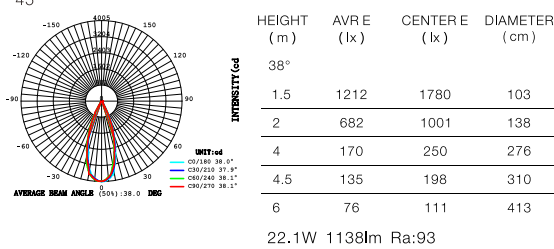

LED 3000K
CODE:AA8888888

LED 4000K
CODE:AA8888888

LED 3000K
CODE:AA8888888

LED 4000K
CODE:AA8888888

LED 3000K
CODE:AA8888888

LED 4000K
CODE:AA8888888

Frosted Light Bar - 15W SES-MMD-15-CCT

Power	15W
CCT	3000K ● 4000K ●
Voltage	DC48V
Output Lumens	1200 lm
CRI	>90
Material	Aluminum
Color	Black
Life	30 000 H
Warranty	3 Years

LED 3000K
CODE:AA8888888

HEIGHT (m)	AVR E (lx)	CENTER E (lx)	DIAMETER (cm)
99.3°			
1.5	13	34	353
2	7	19	471
4	2	5	941
4.5	2	4	1059
6	1	2	1412

14.9W 669lm Ra:93

LED 4000K
CODE:AA8888888

HEIGHT (m)	AVR E (lx)	CENTER E (lx)	DIAMETER (cm)
97.9°			
1.5	39	102	345
2	22	57	459
4	6	14	919
4.5	4	11	1034
6	2	6	1378

HEIGHT (m)	AVR E (lx)	CENTER E (lx)	DIAMETER (cm)
100°			
1.5	51	134	358
2	29	75	477
4	7	19	954
4.5	6	15	1073
6	3	8	1431

15.6W 890lm Ra:94

LED 4000K
CODE:AA8888888

HEIGHT (m)	AVR E (lx)	CENTER E (lx)	DIAMETER (cm)
109.2°			
1.5	44	137	422
2	25	77	563
4	6	19	1126
4.5	5	15	1266
6	3	9	1689