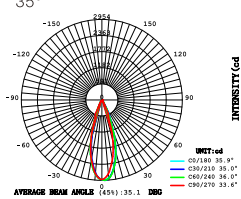

Power	15W
CCT	3000K ● 4000K ●
Voltage	DC48V
Output Lumens	1200 lm
CRI	>90
Material	Aluminum
Color	Black / White
Life	30 000 H
Warranty	3 Years

LED 3000K
CODE:AA8888888

HEIGHT (m)	AVR E (lx)	CENTER E (lx)	DIAMETER (cm)
1.5	907	1335	89
2	510	751	119
4	128	188	238
4.5	101	148	267
6	57	83	357

15.1W 877lm Ra:92