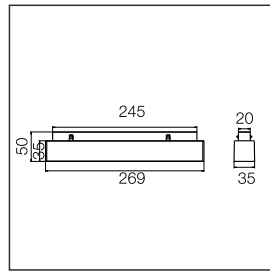

Light Bar - 15W SES-MMA-15-CCT