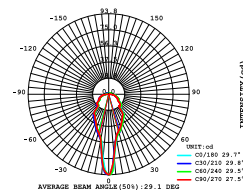

HEIGHT (m)	AVR E (lx)	CENTER E (lx)	DIAMETER (cm)
29,1°			
1.5	25	42	73
2	14	24	97
4	4	6	194
4.5	3	5	219
6	2	3	292

5.1W 266lm Ra:92