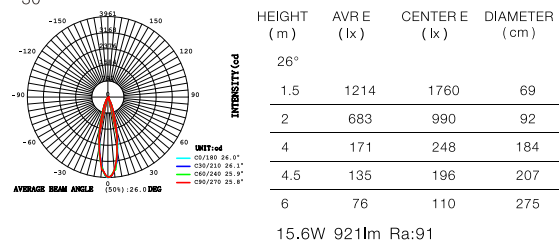

LED 4000K
CODE:AA8888888