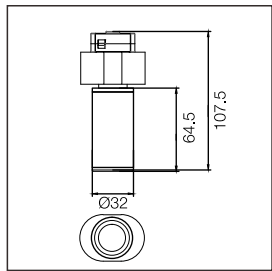

Cylinder Light - 5W SES-MSA-5-CCT