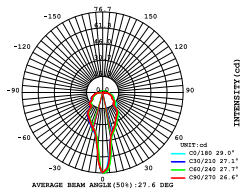

Power	5W
CCT	3000K ● 4000K ●
Voltage	DC24V
Output Lumens	400 lm
CRI	>90
Material	Aluminum
Color	Copper
Life	30 000 H
Warranty	3 Years

LED 3000K
CODE:AA8888888

HEIGHT (m)	AVR E (lx)	CENTER E (lx)	DIAMETER (cm)
26,1°			
1.5	21	41	70
2	12	23	93
4	3	6	186
4.5	2	5	209
6	1	3	278

5.1W 246lm Ra:91

LED 4000K
CODE:AA8888888