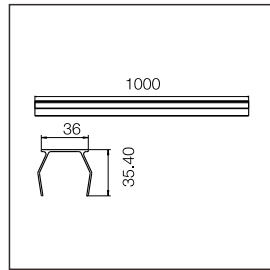

Cover - 39.4" SES-ME-COVER

Material

PVC

Color

Blac

Remark

Used to cover the blank space of the track and to protect the interior when the track is concealed