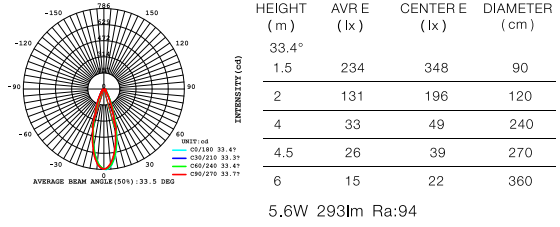

Power	5W
CCT	3000K ● 4000K ●
Voltage	DC24V
Output Lumens	400 lm
CRI	>90
Material	Aluminum
Color	Black
Life	30 000 H
Warranty	3 Years

LED 3000K
CODE:AA8888888