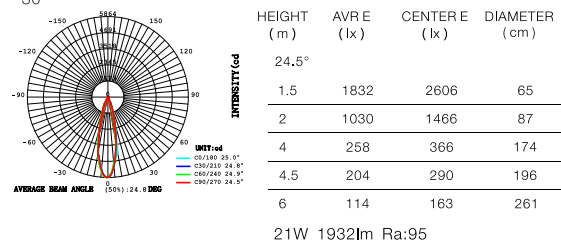

HEIGHT (m)	AVR E (lx)	CENTER E (lx)	DIAMETER (cm)
100°			
1.5	51	134	358
2	29	75	477
4	7	19	954
4.5	6	15	1073
6	3	8	1431

15.6W 890lm Ra:94

LED 4000K
CODE:AA8888888

HEIGHT (m)	AVR E (lx)	CENTER E (lx)	DIAMETER (cm)
109.2°			
1.5	44	137	422
2	25	77	563
4	6	19	1126
4.5	5	15	1266
6	3	9	1689

LED 3000K
CODE:AA8888888

LED 4000K
CODE:AA8888888

LED 3000K
CODE:AA8888888

LED 4000K
CODE:AA8888888

LED 3000K
CODE:AA8888888

LED 4000K
CODE:AA8888888

Frosted Axis Light Bar - 15W SES-MME-15-CCT

Power	15W
CCT	3000K ● 4000K ●
Voltage	DC48V
Output Lumens	1200 lm
CRI	>90
Material	Aluminum
Color	Black
Life	30 000 H
Warranty	3 Years

LED 3000K
CODE:AA8888888

HEIGHT (m)	AVR E (lx)	CENTER E (lx)	DIAMETER (cm)
99.3°			
1.5	13	34	353
2	7	19	471
4	2	5	941
4.5	2	4	1059
6	1	2	1412

14.9W 669lm Ra:93

LED 4000K
CODE:AA8888888

HEIGHT (m)	AVR E (lx)	CENTER E (lx)	DIAMETER (cm)
97.9°			
1.5	39	102	345
2	22	57	459
4	6	14	919
4.5	4	11	1034
6	2	6	1378