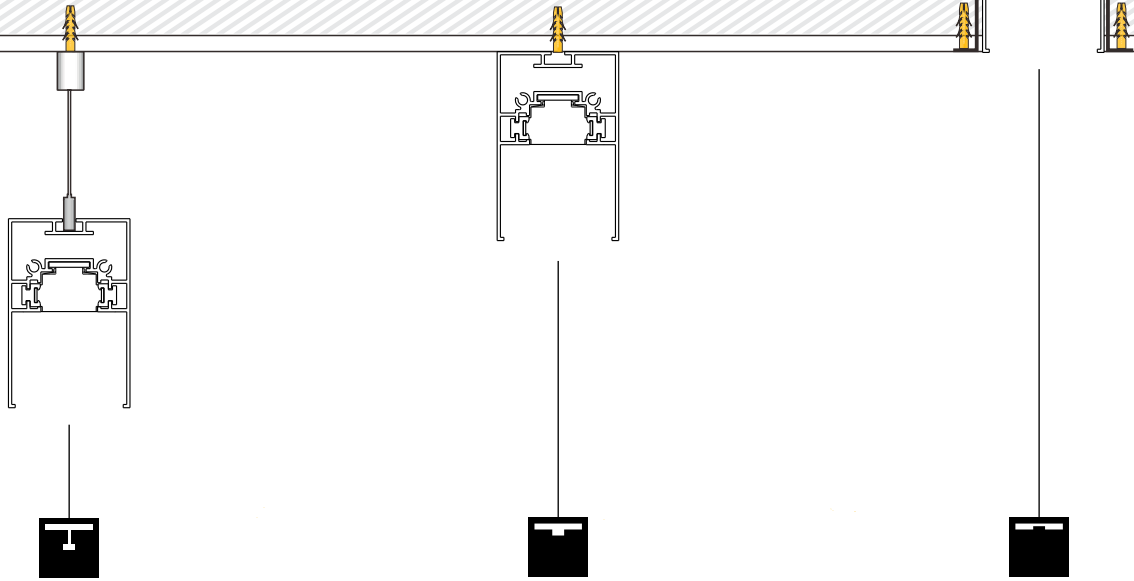

Applications

The M³ Track Light System components can be assembled in different ways for various lighting effects. Easily achieve both continuous or intermittent linear lighting with the magnetic function that allows you to quickly modify and replace pieces.

The track rails can be used recessed, suspended and surface mounted.