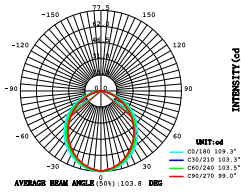

LED 3000K
CODE:AA8888888

LED 4000K
CODE:AA8888888

LED 3000K
CODE:AA8888888

LED 4000K
CODE:AA8888888

LED 3000K
CODE:AA8888888

LED 4000K
CODE:AA8888888

Frosted Light Bar - 15W SES-MMD-15-CCT

Power	15W
CCT	3000K ● 4000K ●
Voltage	DC48V
Output Lumens	1200 lm
CRI	>90
Material	Aluminum
Color	Black
Life	30 000 H
Warranty	3 Years

LED 3000K
CODE:AA8888888

HEIGHT (m)	AVR E (lx)	CENTER E (lx)	DIAMETER (cm)
99.3°			
1.5	13	34	353
2	7	19	471
4	2	5	941
4.5	2	4	1059
6	1	2	1412

14.9W 669lm Ra:93

LED 4000K
CODE:AA8888888

HEIGHT (m)	AVR E (lx)	CENTER E (lx)	DIAMETER (cm)
97.9°			
1.5	39	102	345
2	22	57	459
4	6	14	919
4.5	4	11	1034
6	2	6	1378

HEIGHT (m)	AVR E (lx)	CENTER E (lx)	DIAMETER (cm)
100°			
1.5	51	134	358
2	29	75	477
4	7	19	954
4.5	6	15	1073
6	3	8	1431

15.6W 890lm Ra:94

LED 4000K
CODE:AA8888888

HEIGHT (m)	AVR E (lx)	CENTER E (lx)	DIAMETER (cm)
109.2°			
1.5	44	137	422
2	25	77	563
4	6	19	1126
4.5	5	15	1266
6	3	9	1689