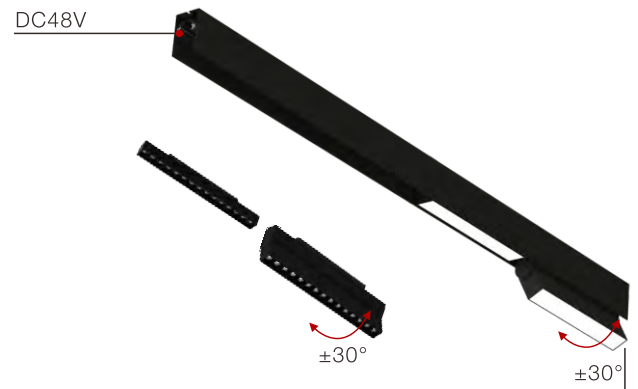

Analysis of Magnetic System Structure

- Safe and reliable through the pull test. Easy maintenance and rapid replacement without tools.

Through pull test
ReportNo.: **50132428 001**

Test items and test requirements	Test instruction	Determination
Lamp head pull test: Pulling the lamp head out of the base requires at least 4 times the weight of the lamp base.	Lamp weight: 0.8kg 4 times the weight of the lamp head pull: 31.36N Lamp head pulls off from lamp holder: 34N for the first time 39N for the second time	Pass

- Magnetic linear light system operates with various kinds of lamps, meeting the needs of different applications.

- DC48V output, safety guaranteed.