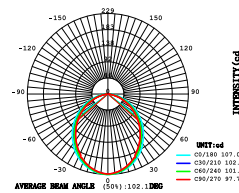

HEIGHT (m)	AVR E (lx)	CENTER E (lx)	DIAMETER (cm)
100°			
1.5	51	134	358
2	29	75	477
4	7	19	954
4.5	6	15	1073
6	3	8	1431

15.6W 890lm Ra:94

LED 4000K
CODE:AA8888888

HEIGHT (m)	AVR E (lx)	CENTER E (lx)	DIAMETER (cm)
109.2°			
1.5	44	137	422
2	25	77	563
4	6	19	1126
4.5	5	15	1266
6	3	9	1689

LED 3000K
CODE:AA8888888

LED 4000K
CODE:AA8888888

LED 3000K
CODE:AA8888888

LED 4000K
CODE:AA8888888

LED 3000K
CODE:AA8888888

LED 4000K
CODE:AA8888888

Frosted Axis Light Bar - 15W SES-MME-15-CCT

Power	15W
CCT	3000K ● 4000K ●
Voltage	DC48V
Output Lumens	1200 lm
CRI	>90
Material	Aluminum
Color	Black
Life	30 000 H
Warranty	3 Years

LED 3000K
CODE:AA8888888

HEIGHT (m)	AVR E (lx)	CENTER E (lx)	DIAMETER (cm)
99.3°			
1.5	13	34	353
2	7	19	471
4	2	5	941
4.5	2	4	1059
6	1	2	1412

14.9W 669lm Ra:93

LED 4000K
CODE:AA8888888

HEIGHT (m)	AVR E (lx)	CENTER E (lx)	DIAMETER (cm)
97.9°			
1.5	39	102	345
2	22	57	459
4	6	14	919
4.5	4	11	1034
6	2	6	1378