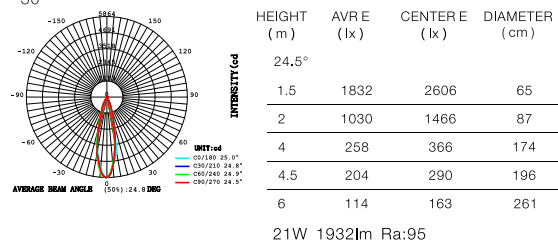

LED 3000K
CODE:AA8888888

LED 4000K
CODE:AA8888888

LED 3000K
CODE:AA8888888

LED 4000K
CODE:AA8888888

LED 3000K
CODE:AA8888888

LED 4000K
CODE:AA8888888

Frosted Light Bar - 15W SES-MMD-15-CCT

Power	15W
CCT	3000K ● 4000K ●
Voltage	DC48V
Output Lumens	1200 lm
CRI	>90
Material	Aluminum
Color	Black
Life	30 000 H
Warranty	3 Years

LED 3000K
CODE:AA8888888

HEIGHT (m)	AVR E (lx)	CENTER E (lx)	DIAMETER (cm)
99.3°			
1.5	13	34	353
2	7	19	471
4	2	5	941
4.5	2	4	1059
6	1	2	1412

14.9W 669lm Ra:93

LED 4000K
CODE:AA8888888

HEIGHT (m)	AVR E (lx)	CENTER E (lx)	DIAMETER (cm)
97.9°			
1.5	39	102	345
2	22	57	459
4	6	14	919
4.5	4	11	1034
6	2	6	1378

HEIGHT (m)	AVR E (lx)	CENTER E (lx)	DIAMETER (cm)
100°			
1.5	51	134	358
2	29	75	477
4	7	19	954
4.5	6	15	1073
6	3	8	1431

15.6W 890lm Ra:94

LED 4000K
CODE:AA8888888

HEIGHT (m)	AVR E (lx)	CENTER E (lx)	DIAMETER (cm)
109.2°			
1.5	44	137	422
2	25	77	563
4	6	19	1126
4.5	5	15	1266
6	3	9	1689