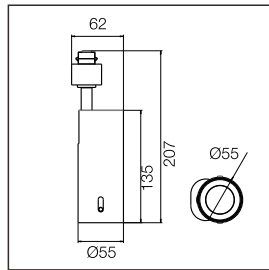

Adjustable Track Head - 15W SES-MMS-15-CCT