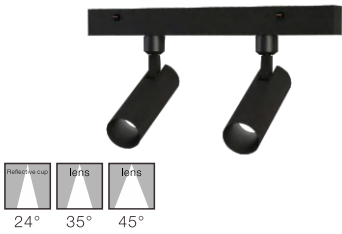

Double Track Head - 10W SES-MSF-5*2-CCT