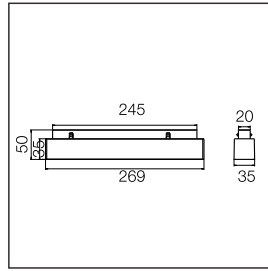

Frosted Light Bar - 15W SES-MMD-15-CCT