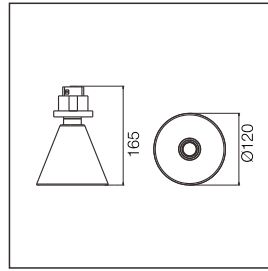

Cone Light - 5W SES-CONE-5-CCT