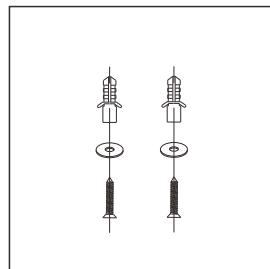

Material

Aluminum

Color

Black

Remark

For the end of the magnetic track

Surface Mount Anchors SES-ME-ANCHORS

Material