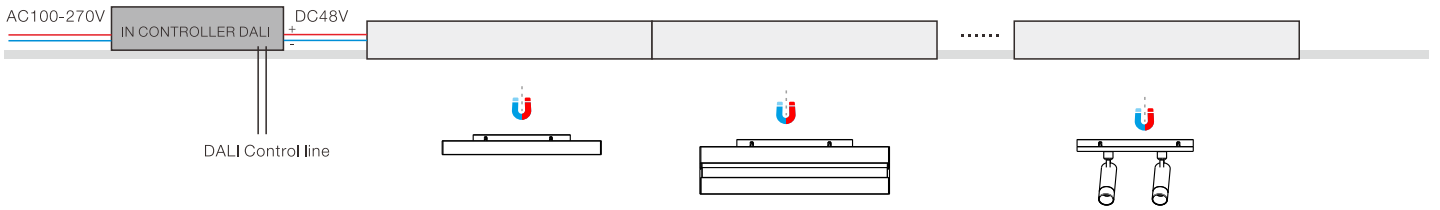

Set open close

You can control the brightness of the lamp during the specified time, brightness and color temperature.

Time delay

You can set the delay of the lamp to turn off.

Installation diagram

DC-BUS (DALI)