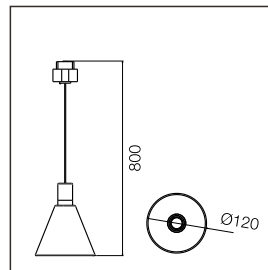

Suspended Cone Light - 5W SES-CONE-WIRE-5-CCT