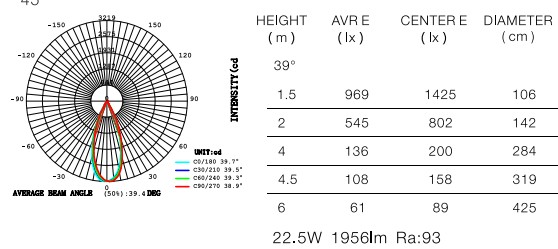

LED 3000K
CODE:AA8888888

LED 4000K
CODE:AA8888888

LED 3000K
CODE:AA8888888

LED 4000K
CODE:AA8888888

LED 3000K
CODE:AA8888888

LED 4000K
CODE:AA8888888

Frosted Light Bar - 15W SES-MMD-15-CCT

Power	15W
CCT	3000K ● 4000K ●
Voltage	DC48V
Output Lumens	1200 lm
CRI	>90
Material	Aluminum
Color	Black
Life	30 000 H
Warranty	3 Years

LED 3000K
CODE:AA8888888

HEIGHT (m)	AVR E (lx)	CENTER E (lx)	DIAMETER (cm)
99.3°			
1.5	13	34	353
2	7	19	471
4	2	5	941
4.5	2	4	1059
6	1	2	1412

14.9W 669lm Ra:93

LED 4000K
CODE:AA8888888

HEIGHT (m)	AVR E (lx)	CENTER E (lx)	DIAMETER (cm)
97.9°			
1.5	39	102	345
2	22	57	459
4	6	14	919
4.5	4	11	1034
6	2	6	1378

HEIGHT (m)	AVR E (lx)	CENTER E (lx)	DIAMETER (cm)
100°			
1.5	51	134	358
2	29	75	477
4	7	19	954
4.5	6	15	1073
6	3	8	1431

15.6W 890lm Ra:94

LED 4000K
CODE:AA8888888

HEIGHT (m)	AVR E (lx)	CENTER E (lx)	DIAMETER (cm)
109.2°			
1.5	44	137	422
2	25	77	563
4	6	19	1126
4.5	5	15	1266
6	3	9	1689