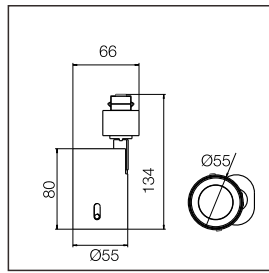

Adjustable Track Head - 5W SES-MMS-5-CCT

Power	5W
CCT	3000K ● 4000K ●
Voltage	DC24V
Output Lumens	400 lm
CRI	>90
Material	Aluminum
Color	Black
Life	30 000 H
Warranty	3 Years