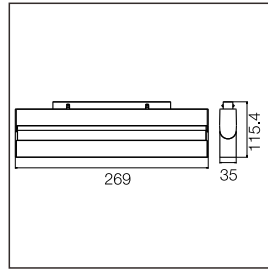

Frosted Axis Light Bar - 15W SES-MME-15-CCT