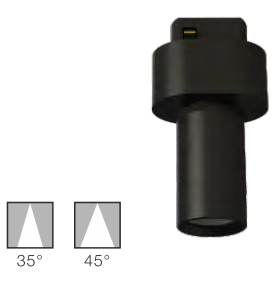

Cylinder Light - 5W SES-MSA-5-CCT