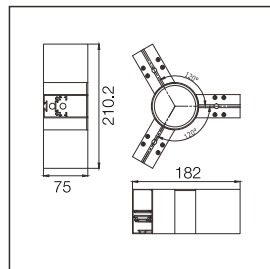

120° Corner 3V SES-MEN-CORNER-3V-60

Material Aluminum
Color Black
Remark Magnetic track for surface mounting and suspend the plane 3x120° Corner