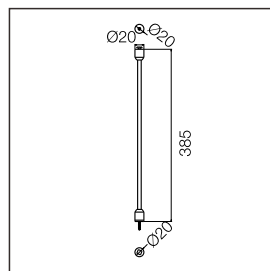

Pipe Kit - 15" SES-ME-PIPES

Material Aluminum
Color Black
Remark For magnetic track suspend accessories