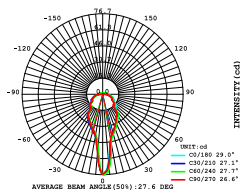

Power	5W
CCT	3000K ● 4000K ●
Voltage	DC24V
Output Lumens	400 lm
CRI	>90
Material	Aluminum
Color	Copper
Life	30 000 H
Warranty	3 Years

LED 3000K
CODE:AA8888888

HEIGHT (m)	AVR E (lx)	CENTER E (lx)	DIAMETER (cm)
26,1°			
1.5	21	41	70
2	12	23	93
4	3	6	186
4.5	2	5	209
6	1	3	278

5.1W 246lm Ra:91

LED 4000K
CODE:AA8888888