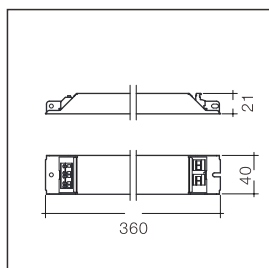

Internal DALI Driver - 150W 48V SES-ME-DRIVER-150-48

Input AC100-220V 50/60Hz
Output DC48V
Power Max. 150W
Material Plastic
Color White