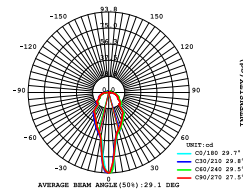

HEIGHT (m)	AVR E (lx)	CENTER E (lx)	DIAMETER (cm)
29,1°			
1.5	25	42	73
2	14	24	97
4	4	6	194
4.5	3	5	219
6	2	3	292

5.1W 266lm Ra:92