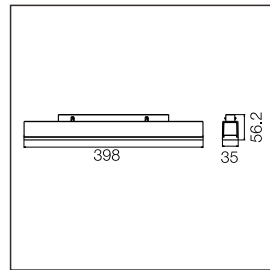

Frosted Slab Light Bar - 22W SES-MMC-22-CCT