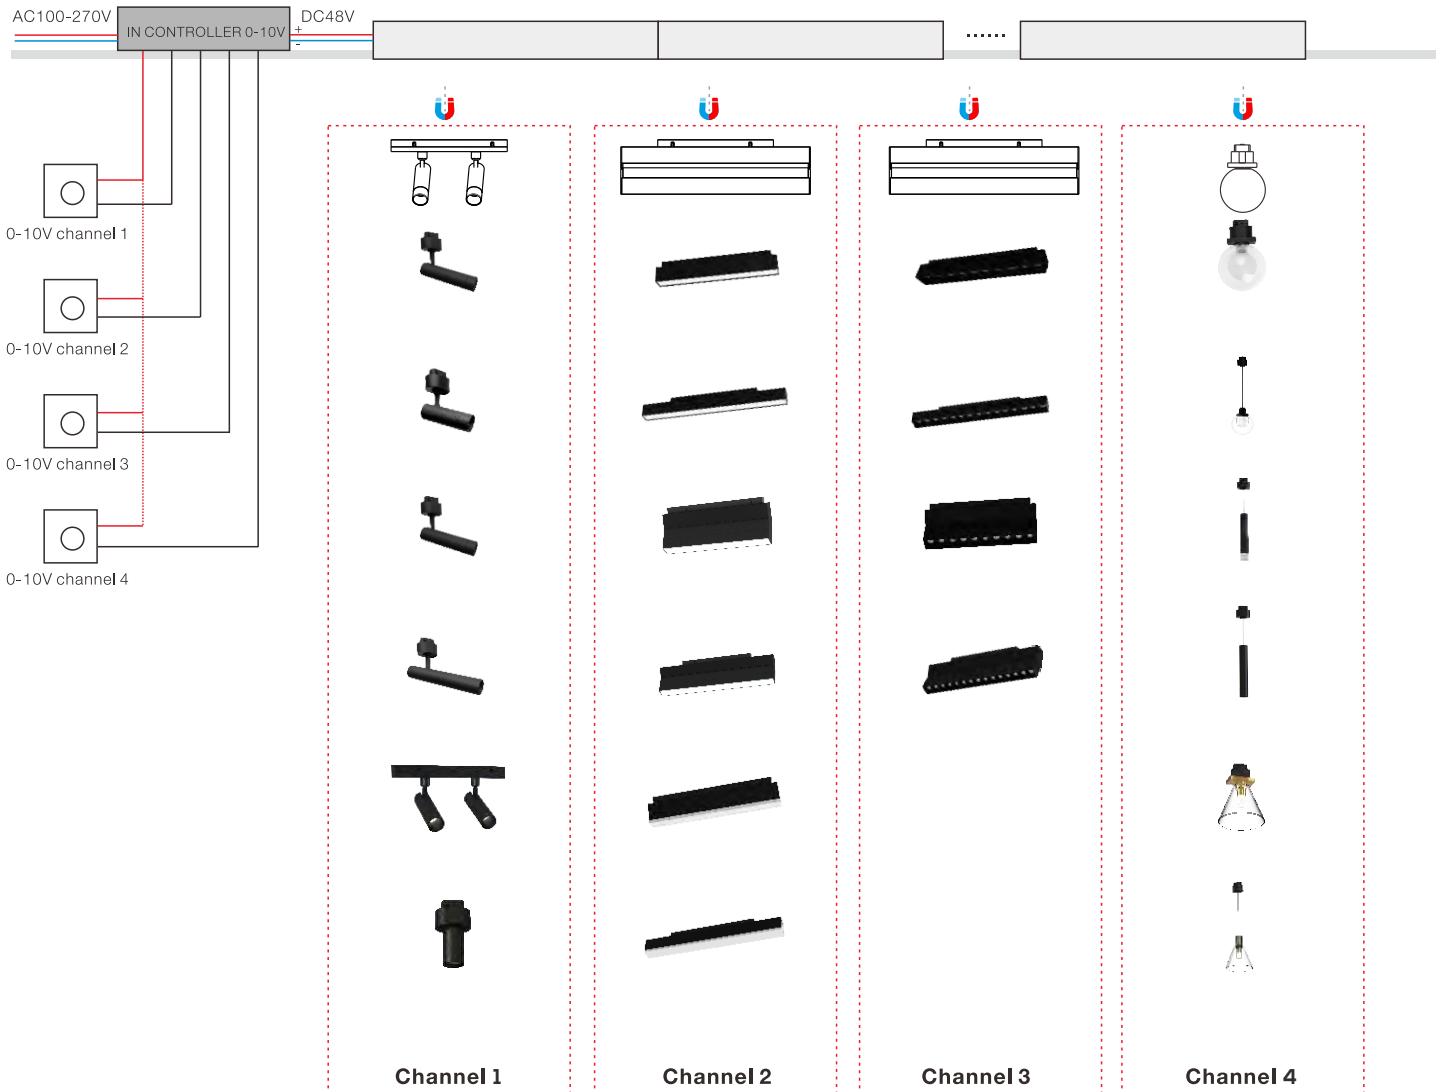

Set open close

You can control the brightness of the lamp during the specified time, brightness and color temperature.

Time delay

You can set the delay of the lamp to turn off.

Installation diagram

DC-BUS (DALI)

DC-BUS (0-10V)

Applications

The M³ Track Light System components can be assembled in different ways for various lighting effects. Easily achieve both continuous or intermittent linear lighting with the magnetic function that allows you to quickly modify and replace pieces.

The track rails can be used recessed, suspended and surface mounted.

Analysis of Magnetic System Structure

- Safe and reliable through the pull test. Easy maintenance and rapid replacement without tools.