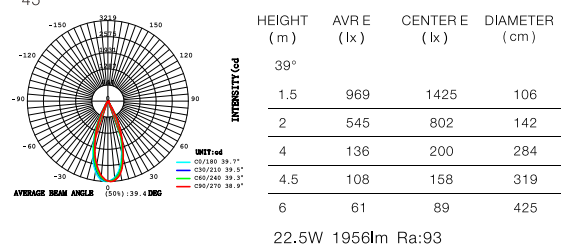

HEIGHT (m)	AVR E (lx)	CENTER E (lx)	DIAMETER (cm)
100°			
1.5	51	134	358
2	29	75	477
4	7	19	954
4.5	6	15	1073
6	3	8	1431

15.6W 890lm Ra:94

LED 4000K
CODE:AA8888888

HEIGHT (m)	AVR E (lx)	CENTER E (lx)	DIAMETER (cm)
109.2°			
1.5	44	137	422
2	25	77	563
4	6	19	1126
4.5	5	15	1266
6	3	9	1689

LED 3000K
CODE:AA8888888

LED 4000K
CODE:AA8888888

LED 3000K
CODE:AA8888888

LED 4000K
CODE:AA8888888

LED 3000K
CODE:AA8888888

LED 4000K
CODE:AA8888888

Frosted Axis Light Bar - 15W SES-MME-15-CCT

Power	15W
CCT	3000K ● 4000K ●
Voltage	DC48V
Output Lumens	1200 lm
CRI	>90
Material	Aluminum
Color	Black
Life	30 000 H
Warranty	3 Years

LED 3000K
CODE:AA8888888

HEIGHT (m)	AVR E (lx)	CENTER E (lx)	DIAMETER (cm)
99.3°			
1.5	13	34	353
2	7	19	471
4	2	5	941
4.5	2	4	1059
6	1	2	1412

14.9W 669lm Ra:93

LED 4000K
CODE:AA8888888

HEIGHT (m)	AVR E (lx)	CENTER E (lx)	DIAMETER (cm)
97.9°			
1.5	39	102	345
2	22	57	459
4	6	14	919
4.5	4	11	1034
6	2	6	1378