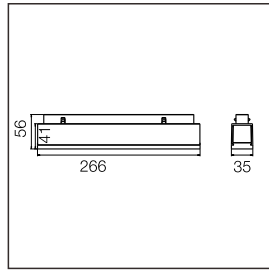

Frosted Slab Light Bar - 15W SES-MMC-15-CCT